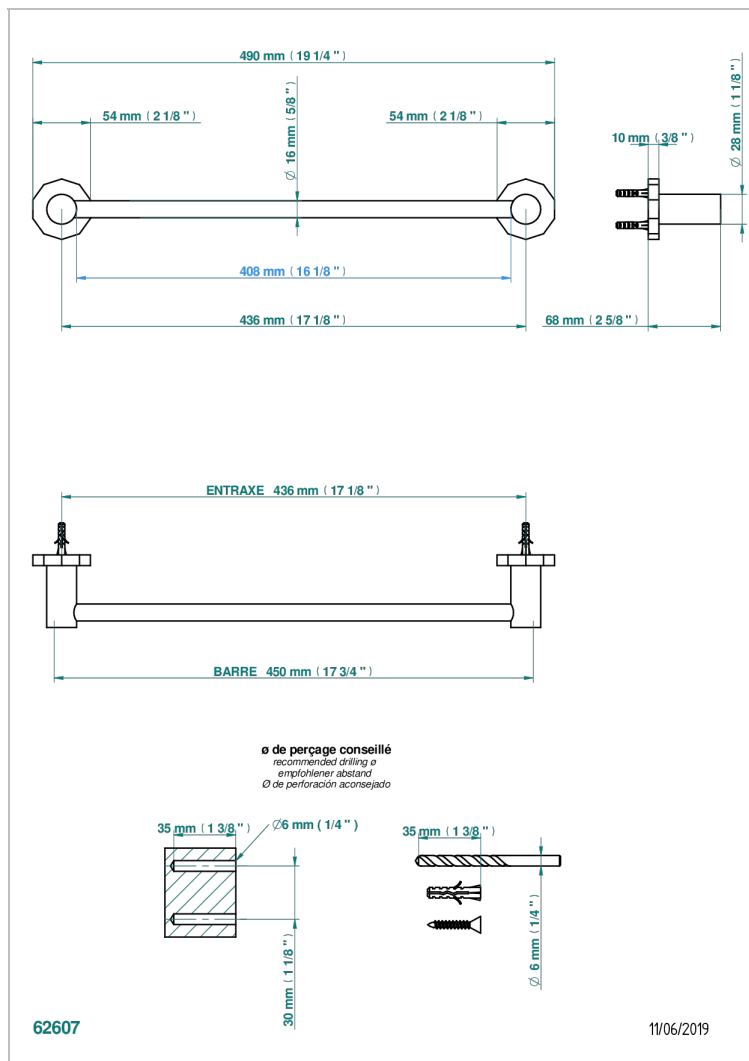

LES ONDES WITH LEVER HANDLES

G8B-514/45

Towel bar, 18" long

CHARACTERISTIC

- Les Ondes with lever handles
- Towel bar, 18" long

AVAILABLE FINITIONS

Black ceram - D30

Blush PVD - H62