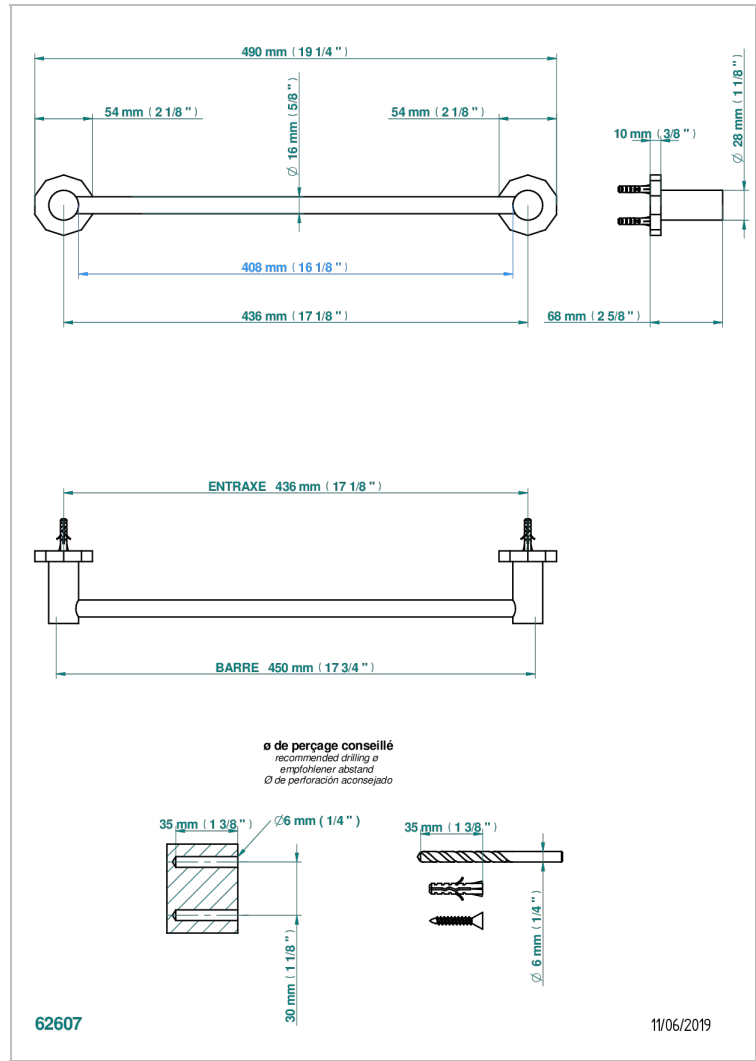

# LES ONDES WITH LEVER

G8B-514/45

Single towel rail, fixed rail, length: 450 mm

## CHARACTERISTIC

- Les Ondes with lever
- Single towel rail, fixed rail, length: 450 mm