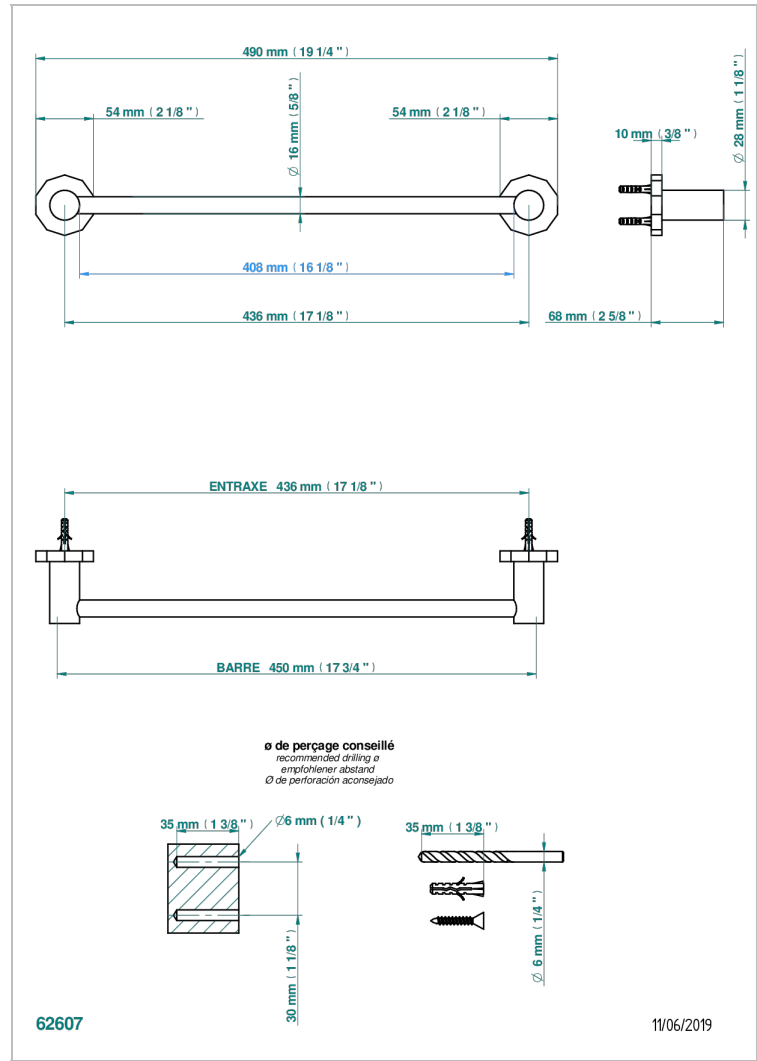

# LES ONDES WITH LEVER

G8B-514/45

Single towel rail, fixed rail, length: 450 mm

## CARACTERÍSTICAS

- Les Ondes with lever
- Single towel rail, fixed rail, length: 450 mm