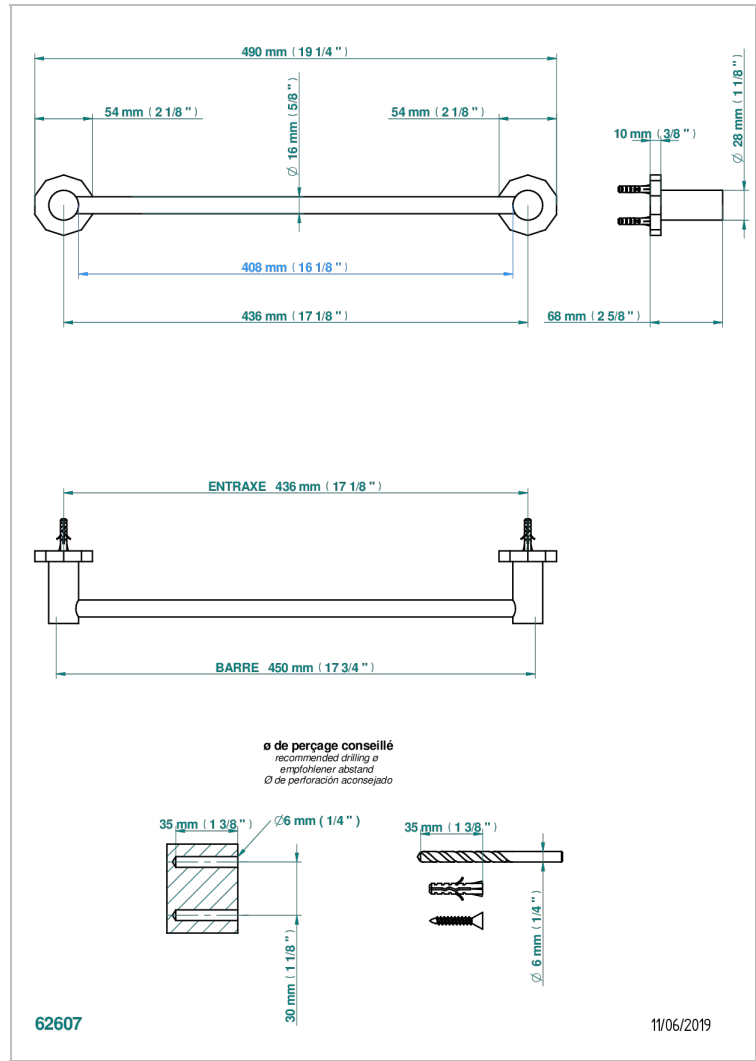

LES ONDES WITH LEVER

G8B-514/45

Single towel rail, fixed rail, length: 450 mm

CARACTERÍSTICAS

- Les Ondes with lever
- Single towel rail, fixed rail, length: 450 mm

ACABADOS DISPONIBLES

Bronce claro - D01
Cerámica negra mate - D30
Cobre viejo mate - H07
Cromo - A02
Cromo / dorado - G02
Cromo mate - C02