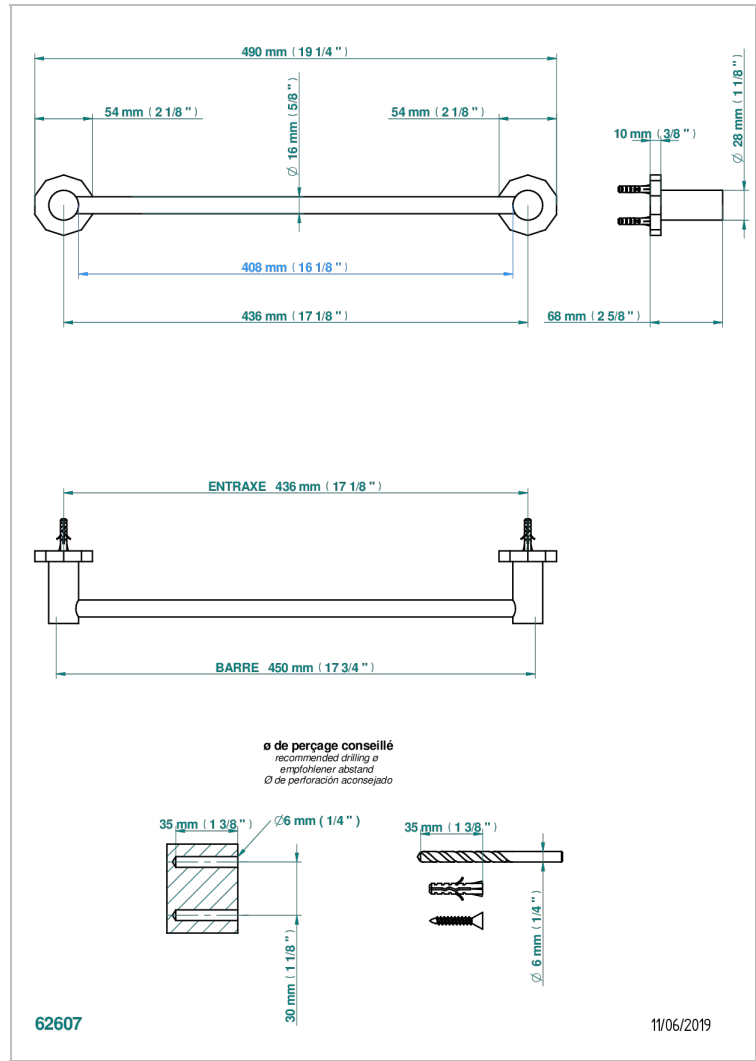

LES ONDES WITH LEVER

G8B-514/45

Single towel rail, fixed rail, length: 450 mm

CHARACTERISTIC

- Les Ondes with lever
- Single towel rail, fixed rail, length: 450 mm

AVAILABLE FINITIONS

Antique nickel - H28
Black ceram - D30
Blush PVD - H62
Brass color PVD - H49
Brown bronze color PVD - F33
Gold color PVD - H52