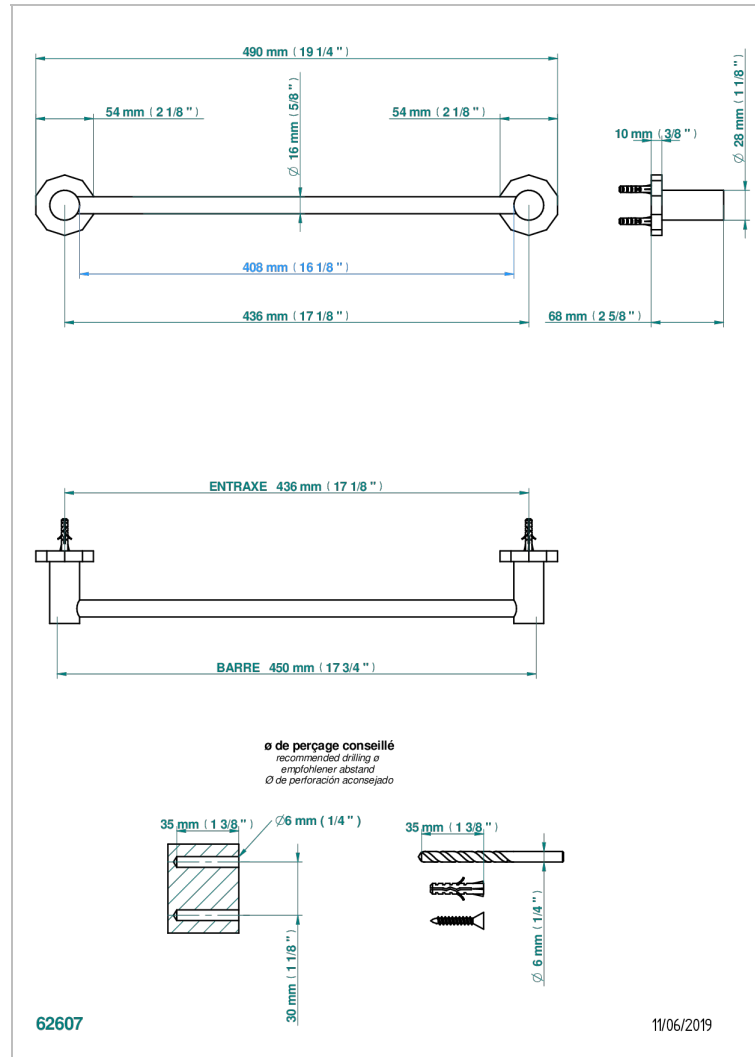

# LES ONDES

G8A-514/45

Single towel rail, fixed rail, length: 450 mm

## CHARACTERISTIC

- Les Ondes
- Single towel rail, fixed rail, length: 450 mm