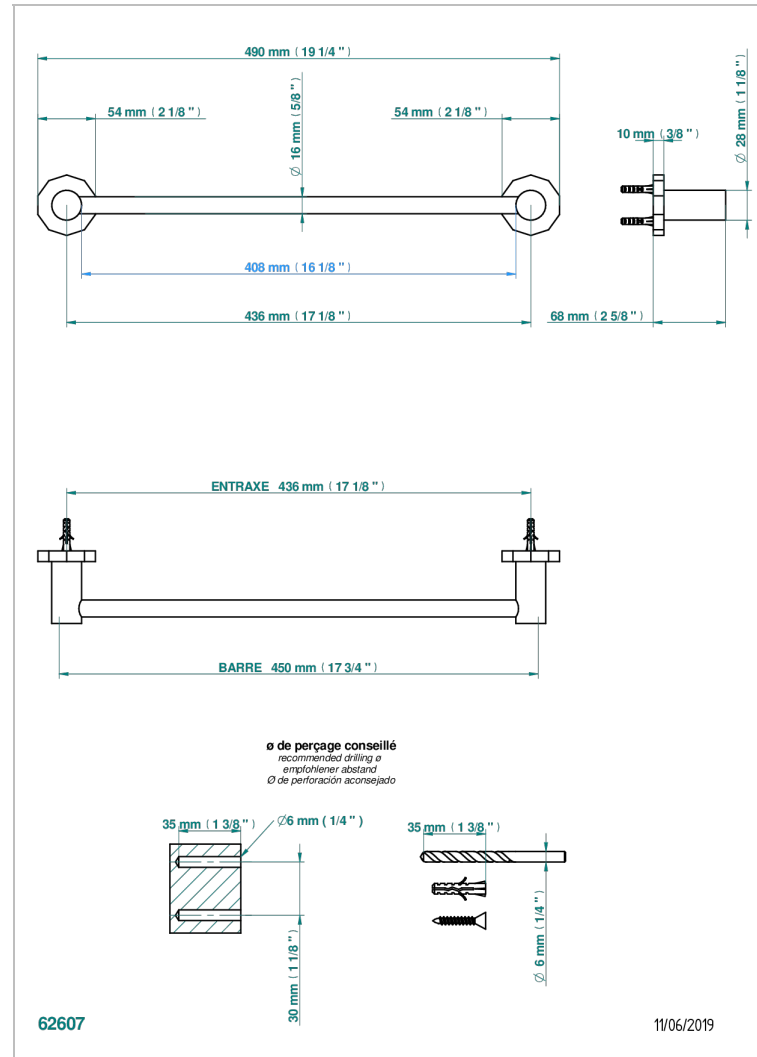

# LES ONDES

G8A-514/45

Single towel rail, fixed rail, length: 450 mm

## CHARACTERISTIC

- Les Ondes
- Single towel rail, fixed rail, length: 450 mm