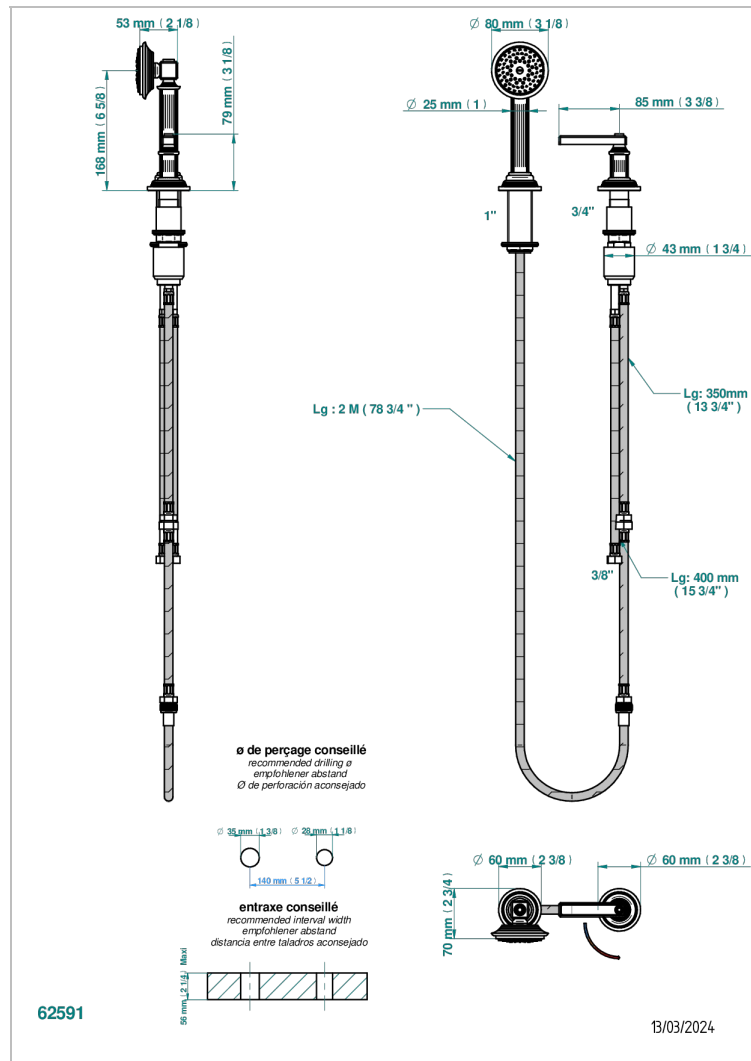

GRAND CENTRAL WHITE ONYX WITH LEVER HANDLES

U9S-6532/60A

Deck mounted mixer with handshower, progressive cartridge

CHARACTERISTIC

- ACS : 22ACCLY009

STANDARDS

AVAILABLE FINITIONS

Black ceram - D30
Blush PVD - H62
Brass color PVD - H49
Brown bronze color PVD - F33
Chrome polished - A02
Copper antique matt, coated - H07