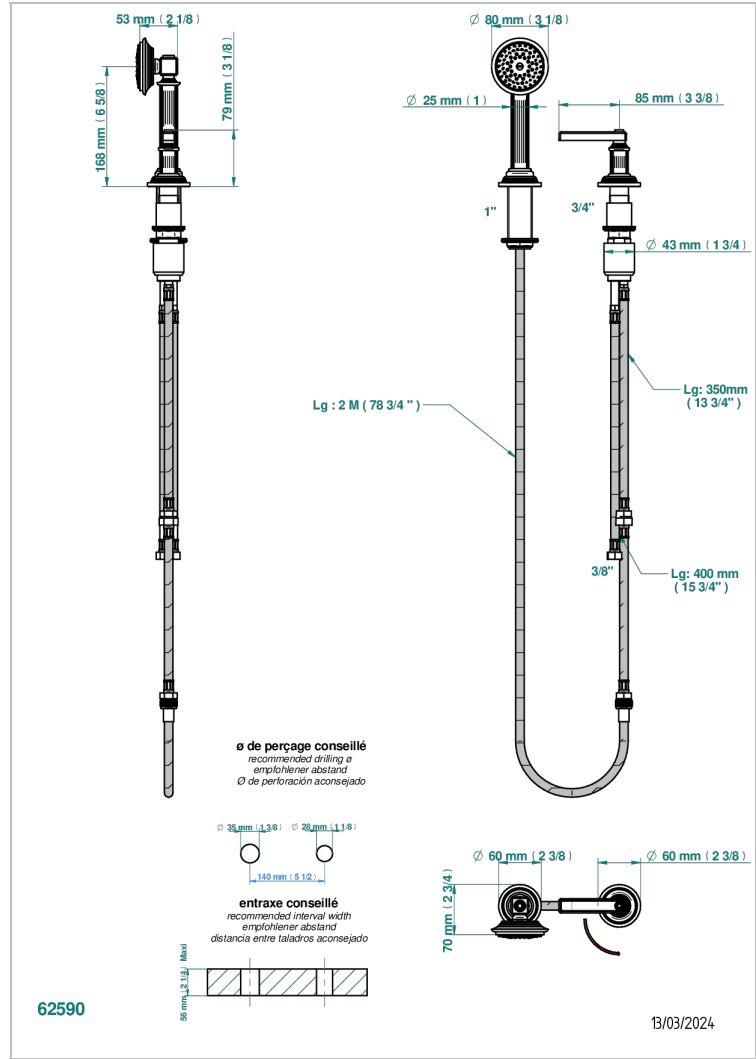

# GRAND CENTRAL BLACK ONYX WITH LEVER HANDLES

U9N-6532/60A

Deck mounted mixer with handshower, progressive cartridge

## CHARACTERISTIC

- ACS : 22ACCLY009