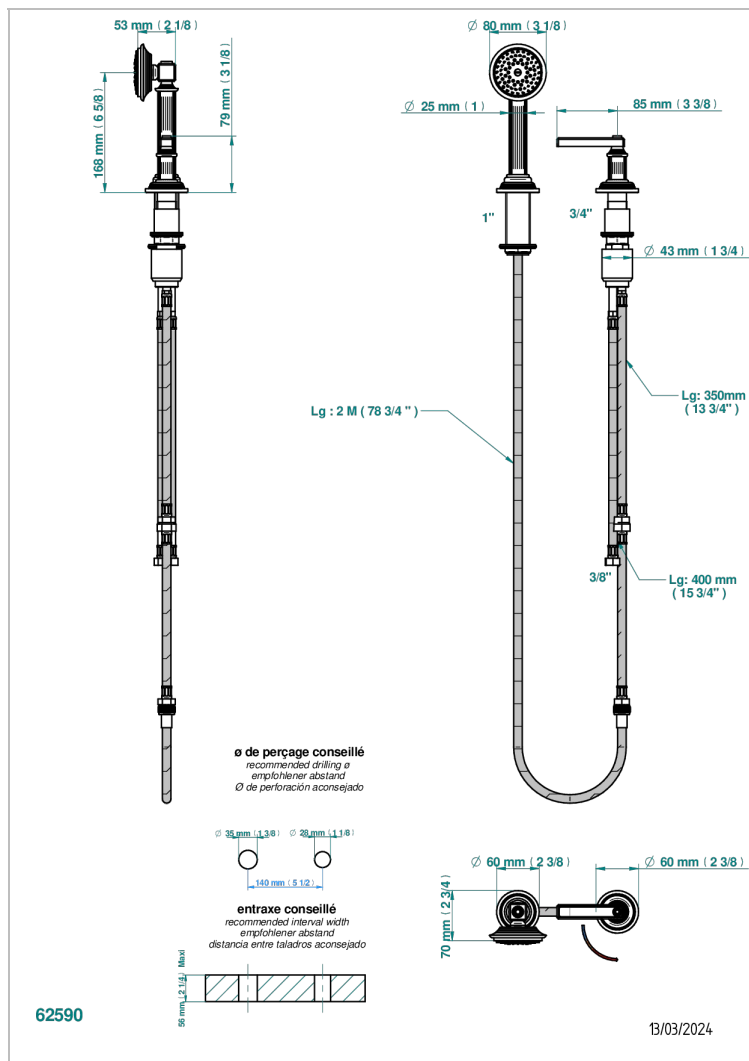

GRAND CENTRAL BLACK ONYX WITH LEVER

U9N-6532/60A

Rim mounted ceramic mixer with handshower with progressive cartridge

CHARACTERISTIC

- ACS : 22ACCLY009

STANDARDS

AVAILABLE FINITIONS

Antique nickel - H28
Black ceram - D30
Blush PVD - H62
Brass color PVD - H49
Brown bronze color PVD - F33
Gold color PVD - H52