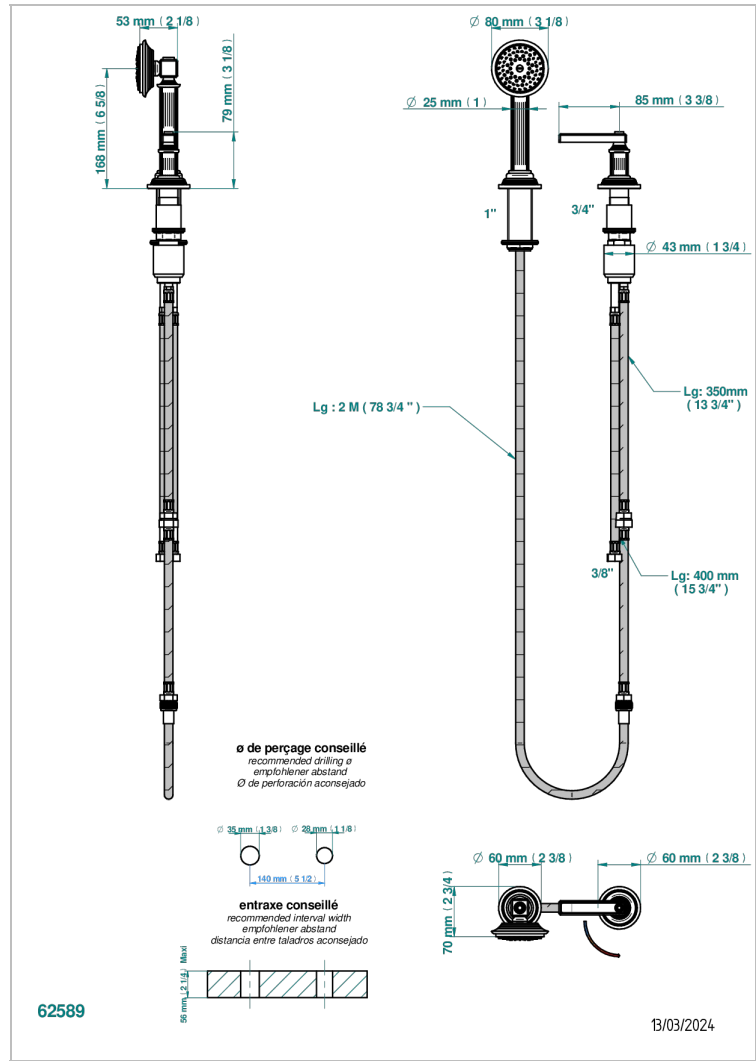

GRAND CENTRAL METAL WITH LEVER HANDLES

U9L-6532/60A

Deck mounted mixer with handshower, progressive cartridge

CHARACTERISTIC

- ACS : 22ACCLY009

STANDARDS

AVAILABLE FINITIONS

- Black ceram - D30
- Blush PVD - H62
- Brass color PVD - H49
- Brown bronze color PVD - F33
- Chrome polished - A02
- Copper antique matt, coated - H07

- Gold color PVD - H52
- Gold mat - F07
- Gold polished - F01
- Graphite PVD - H64
- Light coated bronze - D01
- Matt Umber PVD - H67

- Matt blush PVD - H60
- Matt brass color PVD - H50
- Matt brown bronze color PVD - F34
- Matt chrome (American satin) - C02
- Matt gold color PVD - H53
- Matt graphite PVD - H65

- Matt nickel (American satin) - C01
- Matt nickel color PVD - H56
- Natural smoked Brass - A13
- Nickel antique / Sovereign - H28
- Nickel color PVD - H55
- Nickel polished - B01

- Polished chrome with gold inlay - GA1
- Soft gold - F30
- Soft matt gold - F31
- Umber PVD - H66