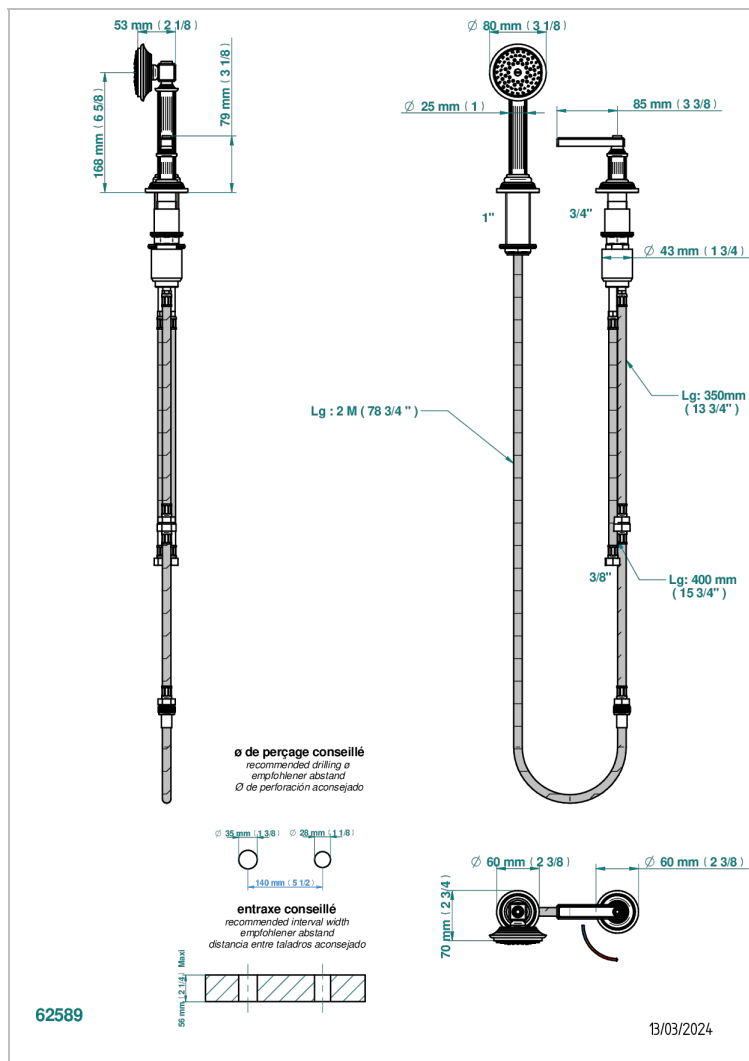

# GRAND CENTRAL METAL WITH LEVER

U9L-6532/60A

Rim mounted ceramic mixer with handshower with progressive cartridge

THG<sup>®</sup>  
PARIS

## CHARACTERISTIC

- ACS : 22ACCLY009