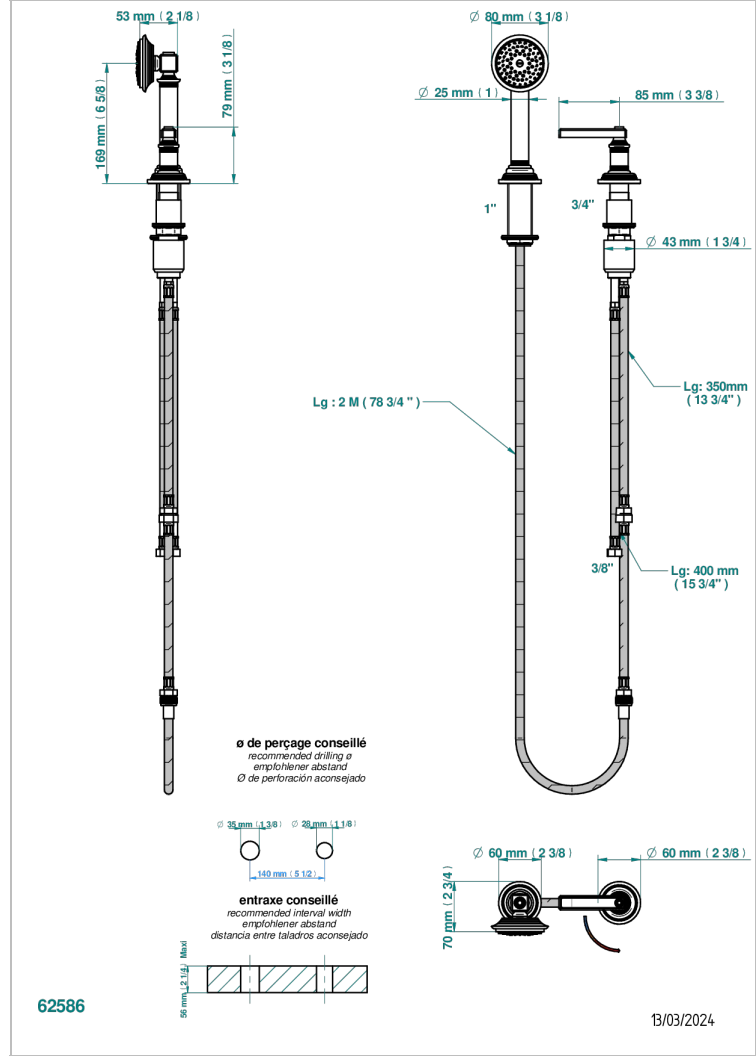

WEST COAST WHITE ONYX WITH LEVER HANDLES

U9H-6532/60A

Rim mounted ceramic mixer with handshower with progressive cartridge

CHARACTERISTIC

- ACS : 22ACCLY009

STANDARDS

AVAILABLE FINITIONS

- Antique nickel - H28
- Black ceram - D30
- Blush PVD - H62
- Brass color PVD - H49
- Brown bronze color PVD - F33
- Gold color PVD - H52

- Graphite PVD - H64
- Lacquered light bronze - D01
- Matt Umber PVD - H67
- Matt blush PVD - H60
- Matt brass color PVD - H50
- Matt brown bronze color PVD - F34

- Matt chrome - C02
- Matt gold - F07
- Matt gold color PVD - H53
- Matt graphite PVD - H65
- Matt nickel (color finish) - C01
- Matt nickel color PVD - H56

- Natural smoked Brass - A13
- Nickel color PVD - H55
- Polished chrome (color finish) - A02
- Polished gold (color finish) - F01
- Polished nickel - B01
- Soft gold - F30

- Soft matt gold - F31
- Umber PVD - H66
- Varnished matt antique red copper (color finish) - H07