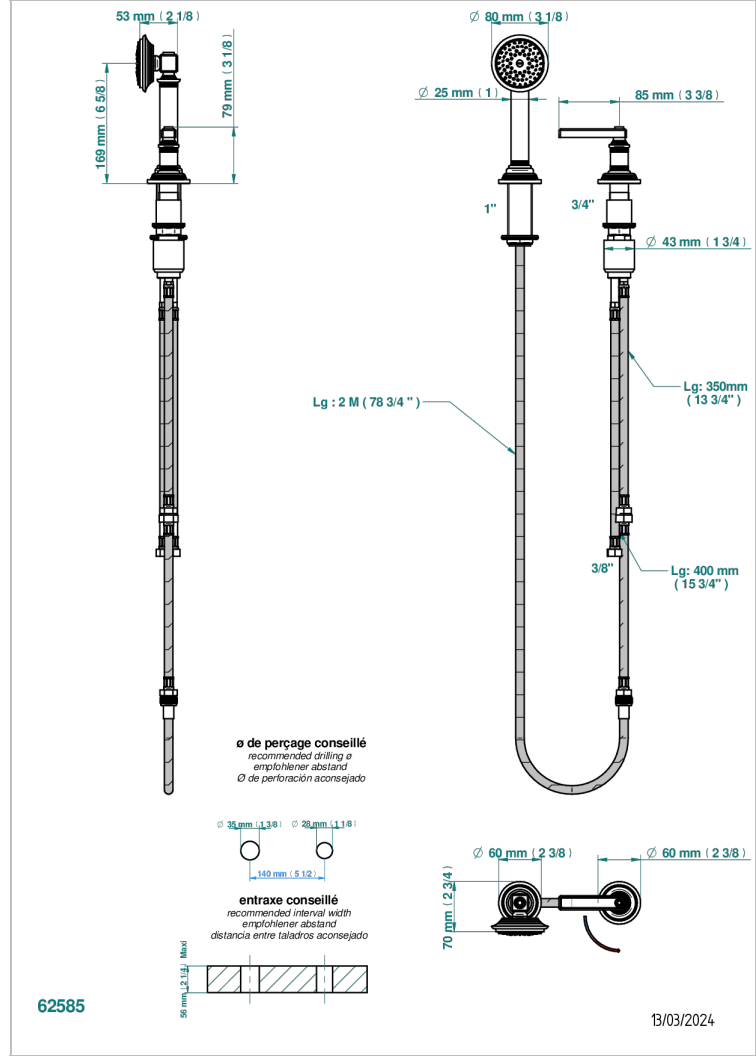

# WEST COAST BLACK ONYX WITH LEVER HANDLES

U9F-6532/60A

Deck mounted mixer with handshower, progressive cartridge

## CHARACTERISTIC

- ACS : 22ACCLY009