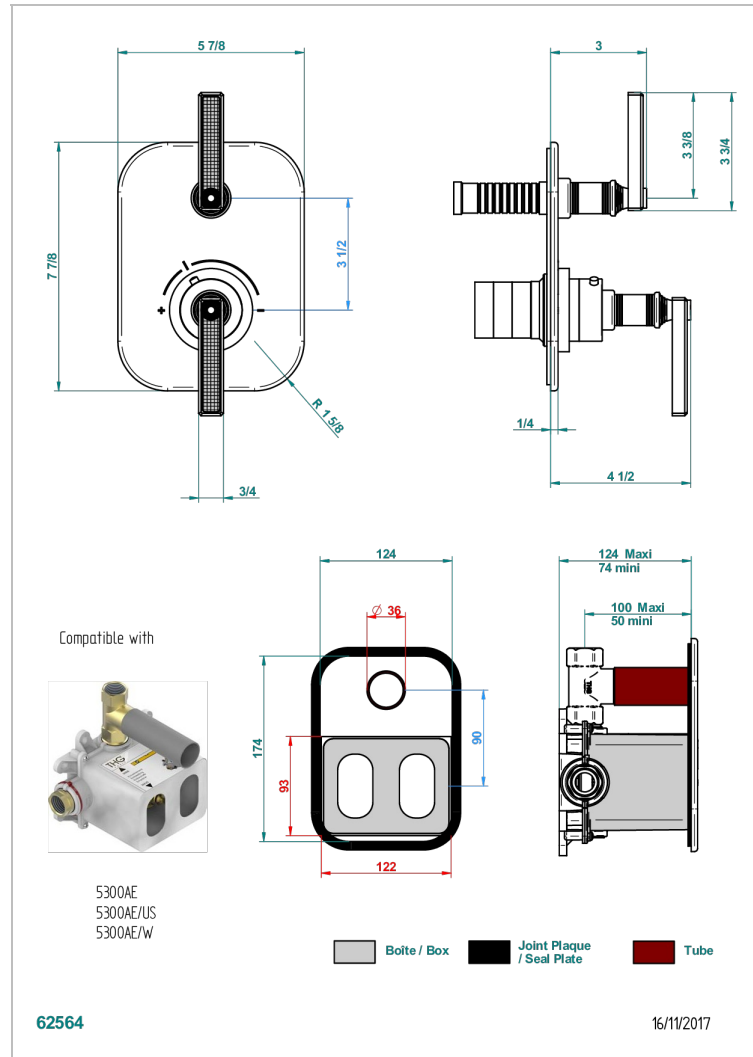

# WEST COAST WITH GUILLOCHE DECOR WITH LEVER HANDLES

U9D-5300BE

Trim for THG thermostat 1 volume control, rough part supplied with fixing box ref.5 300AE/US

## CHARACTERISTIC

- Built-in thermostatic cover for 5300AE - 5300AE/W - 5300AE/US with 1 no. 3/4" output
- Requires concealed thermostat réf 5300AE - 5300AE/W - 5300AE/US
- For shower 1 function
- Temperature control knob with security stop at 38°C
- Solid brass plate and knob
- ASME : ASME A112.18.1-2011/CSA B125.1-11
- DVGW : DW-6512CQ0608

## RELATED SKU'S

- Ref. G00-5300AE/US 3/4" THG thermostat, 60 l/mn with wax cartridge, with valve delivered, with a built-in box, no trim
- Ref. G00-5100G Reinforced stop ring for THG thermostatic with fixing set