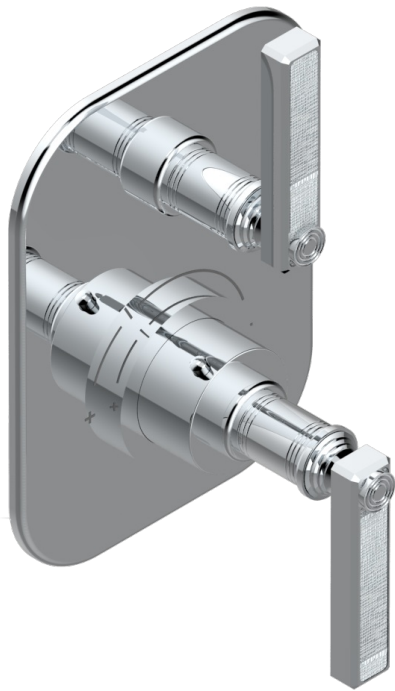

# WEST COAST WITH GUILLOCHE DECOR WITH LEVER HANDLES

U9D-5300BE

Trim for THG thermostat 1 volume control, rough part supplied with fixing box ref.5 300AE/US

## CHARACTERISTIC

- Built-in thermostatic cover for 5300AE - 5300AE/W - 5300AE/US with 1 no. 3/4" output
- Requires concealed thermostat réf 5300AE - 5300AE/W - 5300AE/US
- For shower 1 function
- Temperature control knob with security stop at 38°C
- Solid brass plate and knob
- ASME : ASME A112.18.1-2011/CSA B125.1-11
- DVGW : DW-6512CQ0608

## RELATED SKU'S

- Ref. G00-5300AE/US 3/4" THG thermostat, 60 l/mn with wax cartridge, with valve delivered, with a built-in box, no trim
- Ref. G00-5100G Reinforced stop ring for THG thermostatic with fixing set