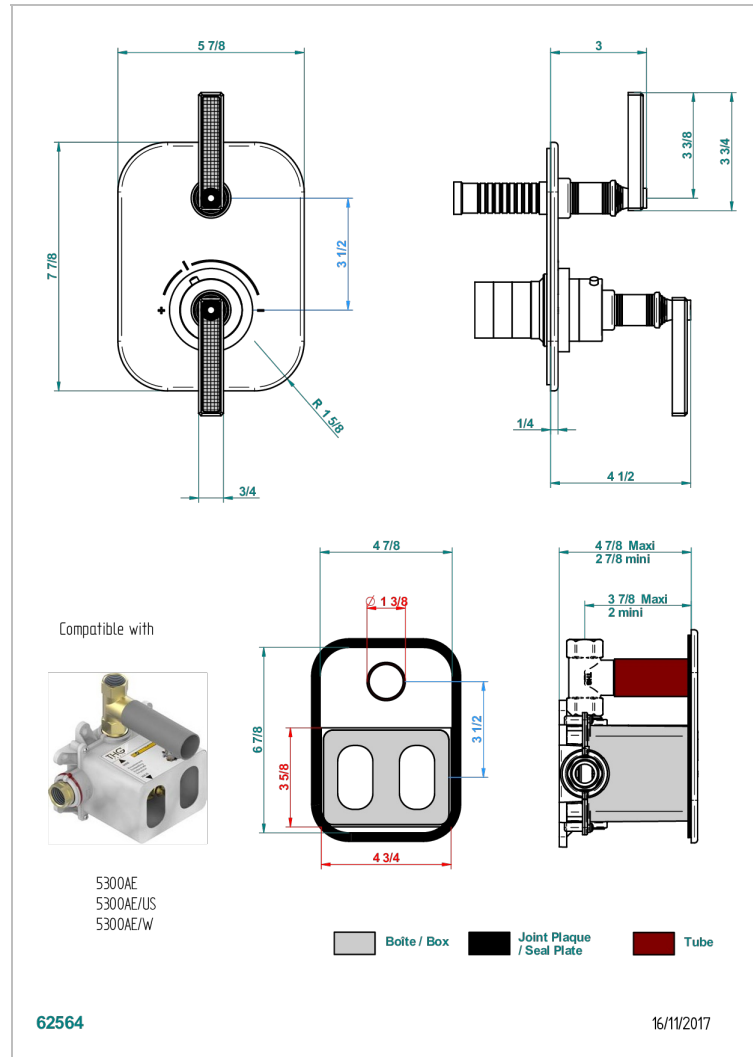

# WEST COAST WITH GUILLOCHE DECOR WITH LEVER HANDLES

U9D-5300BE

Trim for THG thermostat 1 volume control, rough part supplied with fixing box ref.5 300AE/US

## CHARACTERISTIC

- Built-in thermostatic cover for 5300AE - 5300AE/W - 5300AE/US with 1 no. 3/4" output
- Requires concealed thermostat réf 5300AE - 5300AE/W - 5300AE/US
- For shower 1 function
- Temperature control knob with security stop at 38°C
- Solid brass plate and knob
- ASME : ASME A112.18.1-2011/CSA B125.1-11
- DVGW : DW-6512CQ0608

## RELATED SKU'S

- Ref. G00-5300AE/US 3/4" THG thermostat, 60 l/mn with wax cartridge, with valve delivered, with a built-in box, no trim
- Ref. G00-5100G Reinforced stop ring for THG thermostatic with fixing set