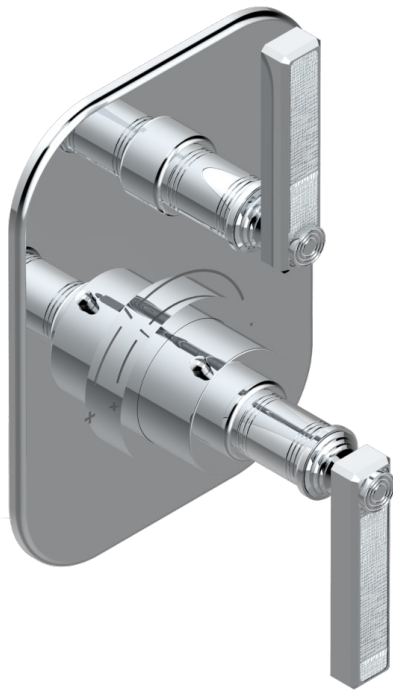

# WEST COAST WITH GUILLOCHE DECOR WITH LEVER HANDLES

U9D-5300BE

Trim for THG thermostat 1 volume control, rough part supplied with fixing box ref.5 300AE/US

## CHARACTERISTIC

- Built-in thermostatic cover for 5300AE - 5300AE/W - 5300AE/US with 1 no. 3/4" output
- Requires concealed thermostat réf 5300AE - 5300AE/W - 5300AE/US
- For shower 1 function
- Temperature control knob with security stop at 38°C
- Solid brass plate and knob
- ASME : ASME A112.18.1-2011/CSA B125.1-11
- DVGW : DW-6512CQ0608

## RELATED SKU'S

- Ref. G00-5300AE/US 3/4" THG thermostat, 60 l/mn with wax cartridge, with valve delivered, with a built-in box, no trim
- Ref. G00-5100G Reinforced stop ring for THG thermostatic with fixing set