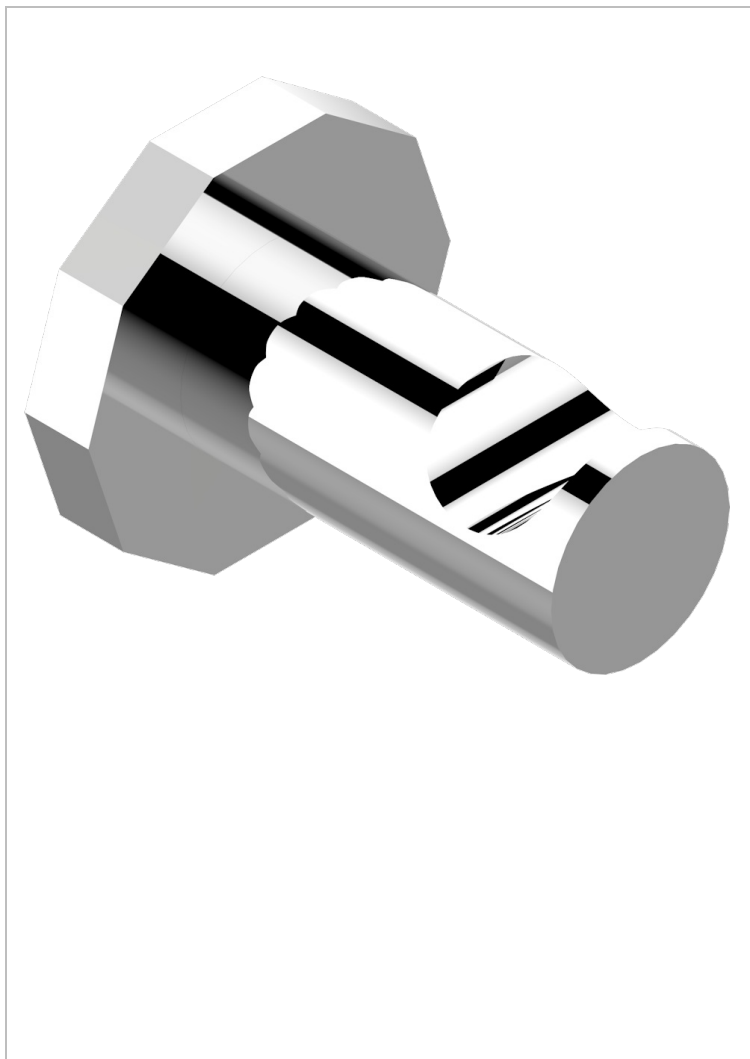

# LES ONDES WITH LEVER HANDLES

G8B-517

Robe hook

## CHARACTERISTIC

- Les Ondes with lever handles
- Robe hook