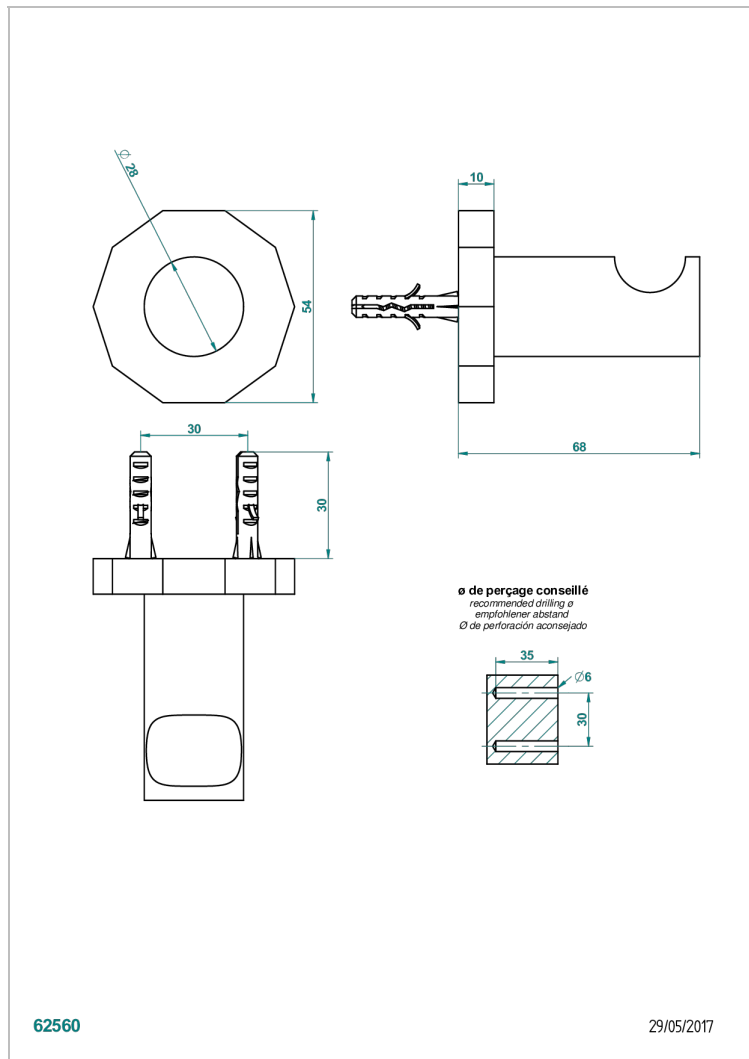

# LES ONDES WITH LEVER HANDLES

G8B-517

Robe hook

## CHARACTERISTIC

- Les Ondes with lever handles
- Robe hook