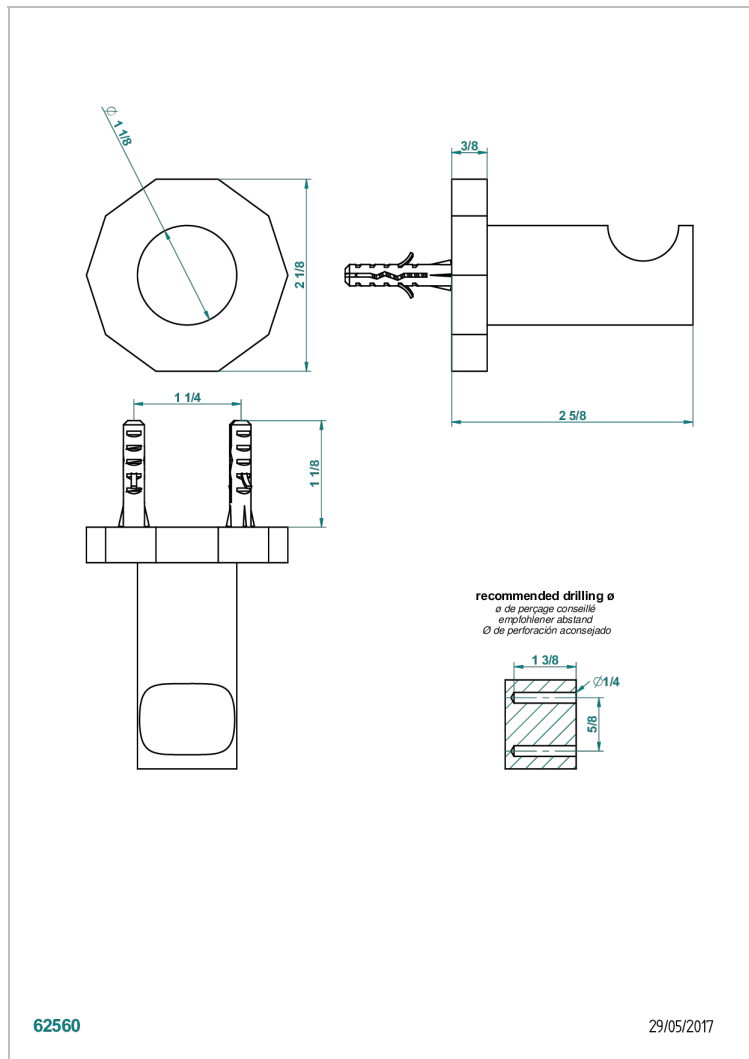

LES ONDES WITH LEVER HANDLES

G8B-517

Robe hook

CHARACTERISTIC

- Les Ondes with lever handles
- Robe hook

AVAILABLE FINITIONS

Black ceram - D30
 Blush PVD - H62
 Brass color PVD - H49
 Brown bronze color PVD - F33
 Chrome polished - A02
 Chrome polished / gold polished - G02