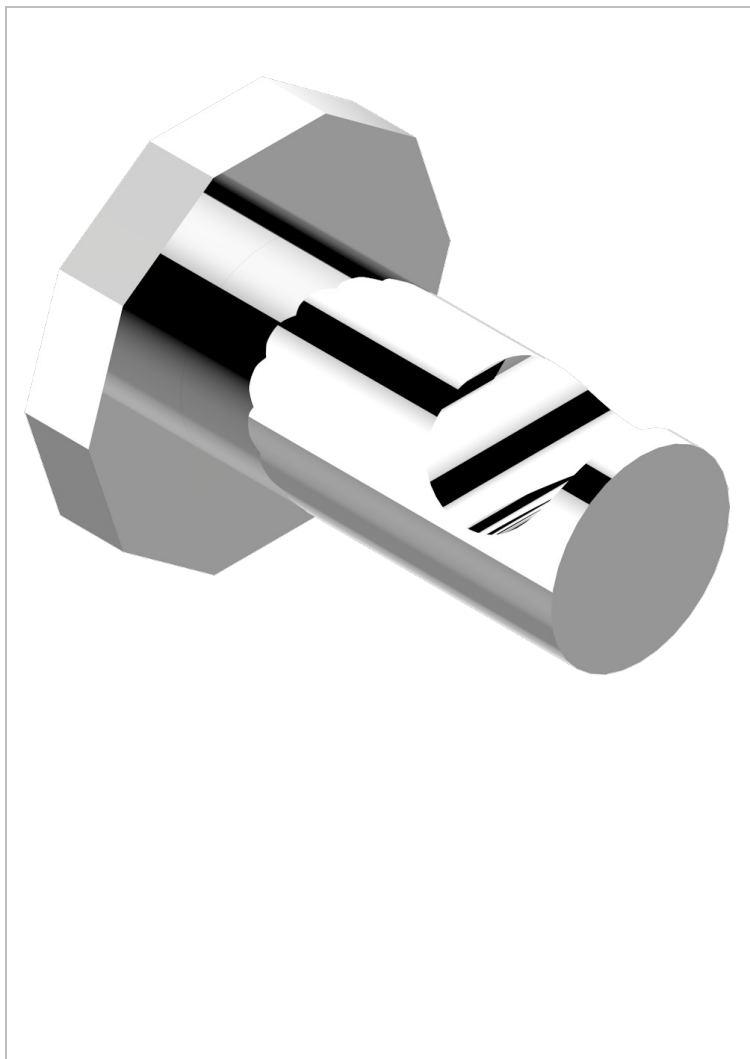

LES ONDES WITH LEVER HANDLES

G8B-517

Robe hook

CHARACTERISTIC

- Les Ondes with lever handles
- Robe hook

AVAILABLE FINITIONS

Black ceram - D30
 Blush PVD - H62
 Brass color PVD - H49
 Brown bronze color PVD - F33
 Chrome polished - A02
 Chrome polished / gold polished - G02

Copper antique matt, coated - H07
 Gold color PVD - H52
 Gold mat - F07
 Gold polished - F01
 Graphite PVD - H64
 Light coated bronze - D01

Matt Umber PVD - H67
 Matt blush PVD - H60
 Matt brass color PVD - H50
 Matt brown bronze color PVD - F34
 Matt chrome (American satin) - C02
 Matt gold color PVD - H53