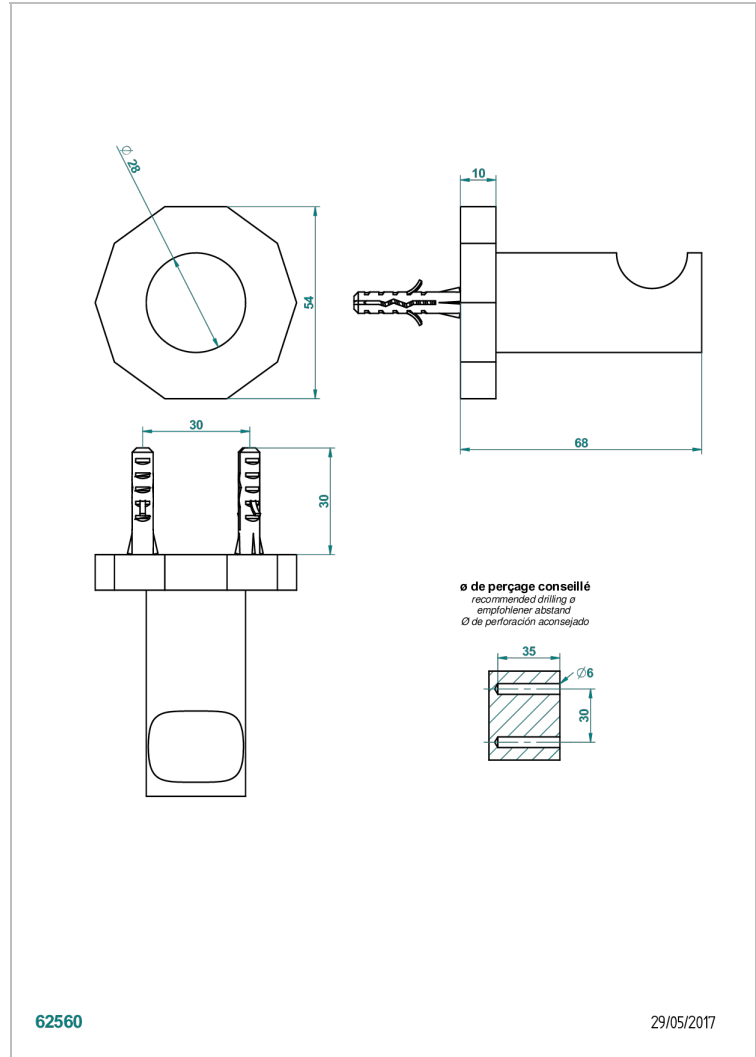

LES ONDES WITH LEVER

G8B-517

Single robe hook

CHARACTERISTIC

- Les Ondes with lever
- Single robe hook

AVAILABLE FINITIONS

Antique nickel - H28
Black ceram - D30
Blush PVD - H62
Brass color PVD - H49
Brown bronze color PVD - F33
Gold color PVD - H52