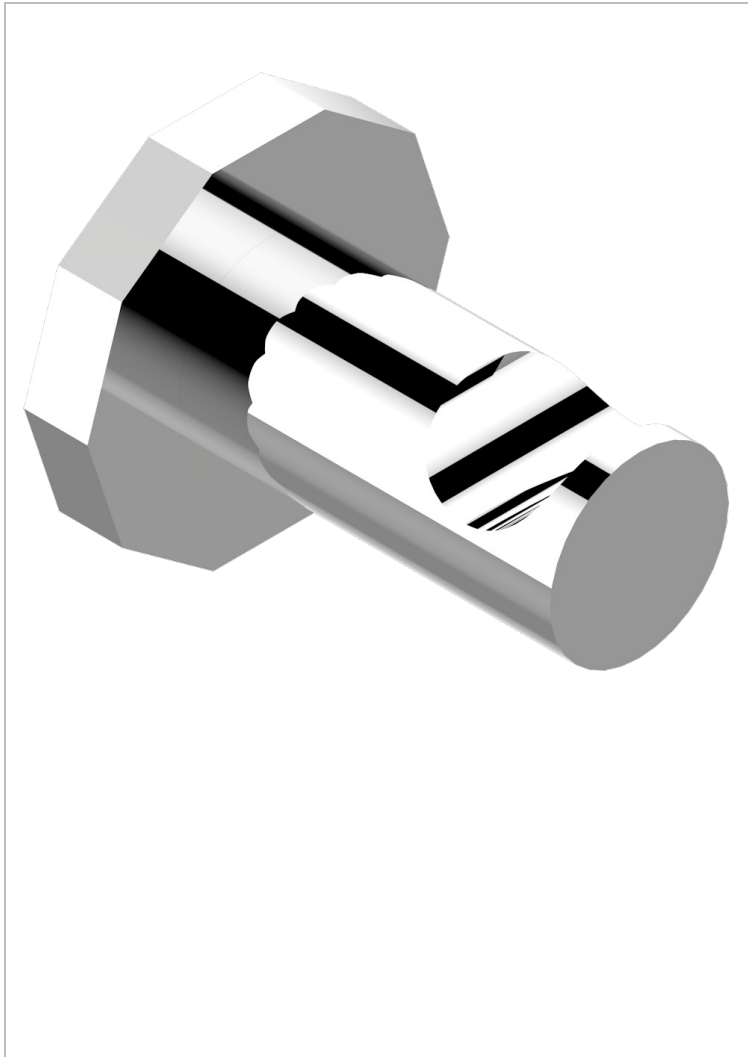

LES ONDES WITH LEVER

G8B-517

Single robe hook

CHARACTERISTIC

- Les Ondes with lever
- Single robe hook

AVAILABLE FINITIONS

Antique nickel - H28
Black ceram - D30
Blush PVD - H62
Brass color PVD - H49
Brown bronze color PVD - F33
Gold color PVD - H52