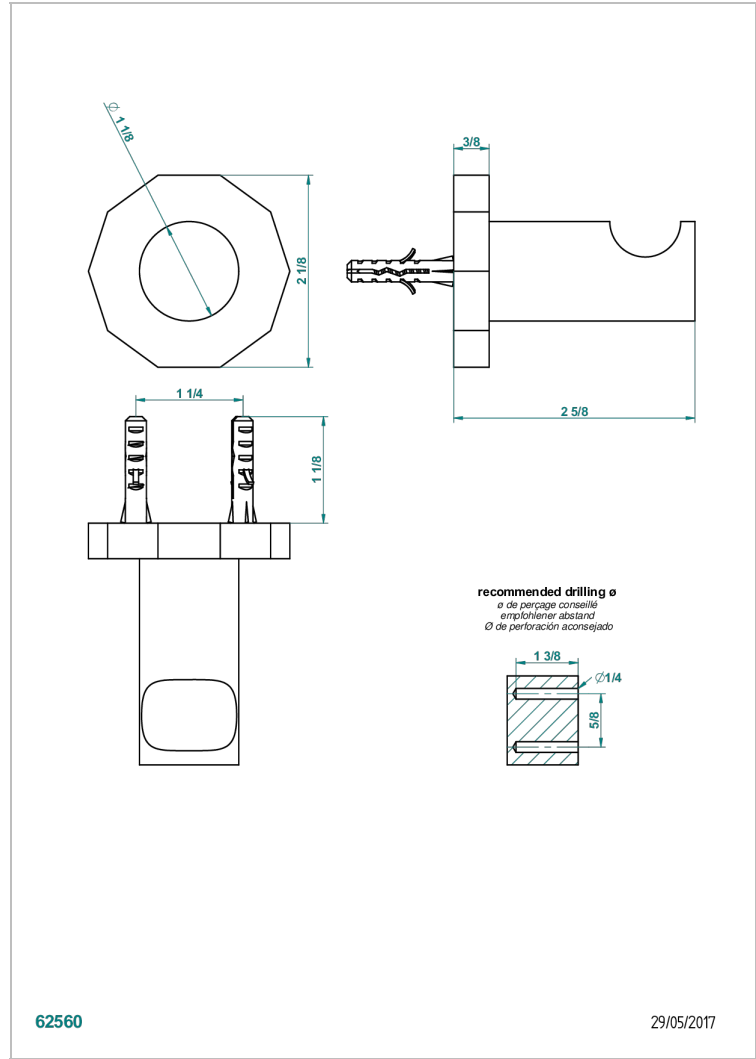

LES ONDES WITH LEVER

G8B-517

Single robe hook

CHARACTERISTIC

- Les Ondes with lever
- Single robe hook

AVAILABLE FINITIONS

Antique nickel - H28
 Black ceram - D30
 Blush PVD - H62
 Brass color PVD - H49
 Brown bronze color PVD - F33
 Gold color PVD - H52