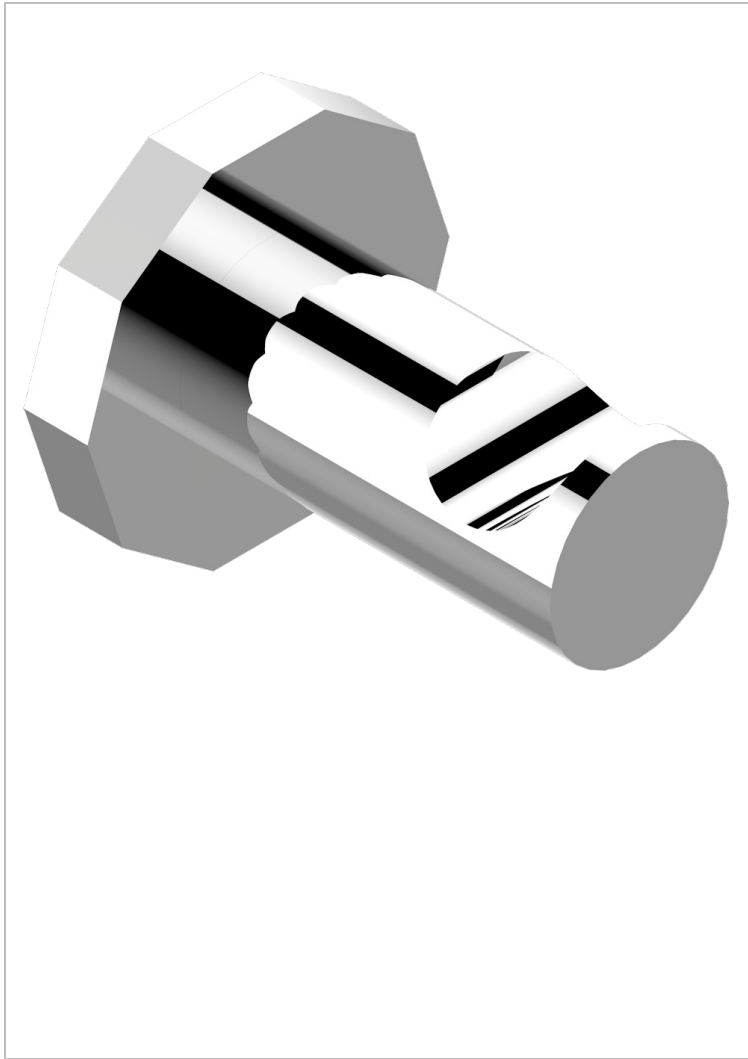

LES ONDES WITH LEVER

G8B-517

Single robe hook

CHARACTERISTIC

- Les Ondes with lever
- Single robe hook

AVAILABLE FINITIONS

Antique nickel - H28
 Black ceram - D30
 Blush PVD - H62
 Brass color PVD - H49
 Brown bronze color PVD - F33
 Gold color PVD - H52