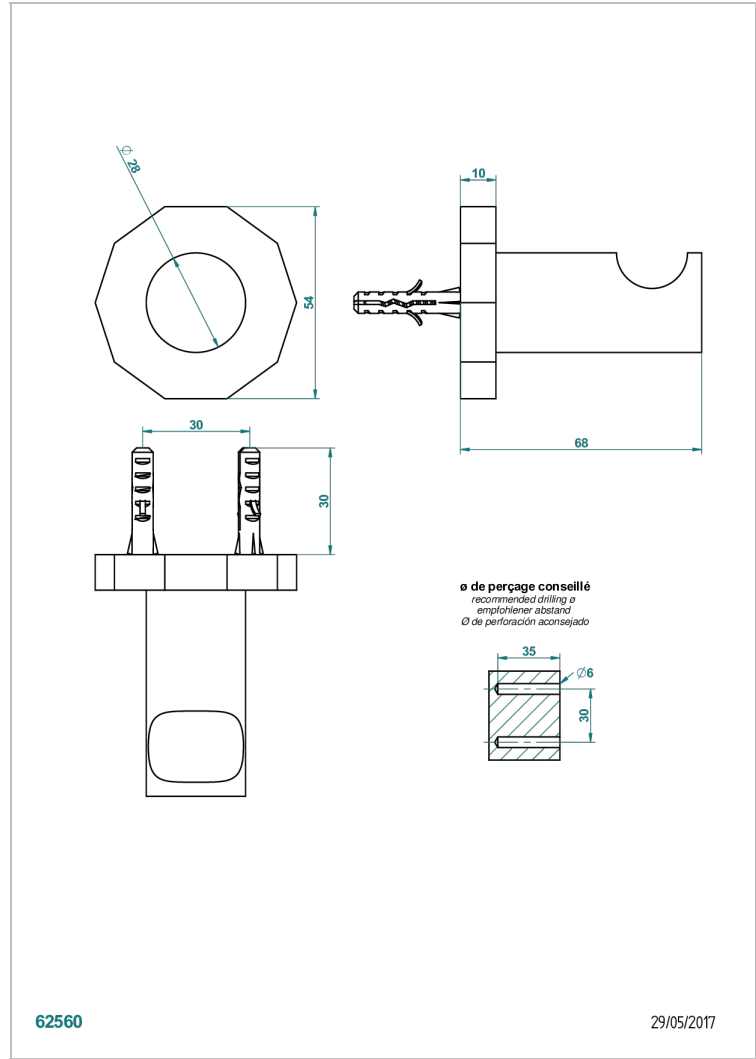

# LES ONDES WITH LEVER

G8B-517

Single robe hook

THG<sup>®</sup>  
PARIS

62560

29/05/2017

## CHARACTERISTIC

- Les Ondes with lever
- Single robe hook