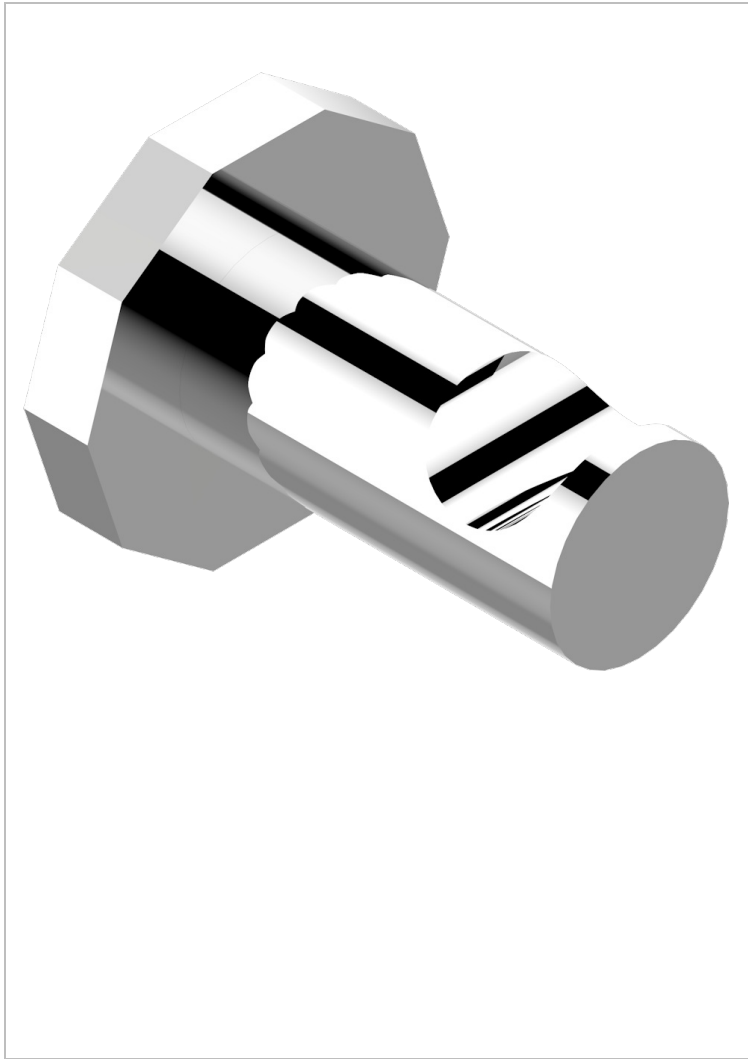

# LES ONDES WITH LEVER

G8B-517

Single robe hook

THG<sup>®</sup>  
PARIS

62560

29/05/2017

## CHARACTERISTIC

- Les Ondes with lever
- Single robe hook

## AVAILABLE FINITIONS

Antique nickel - H28  
Black ceram - D30  
Blush PVD - H62  
Brass color PVD - H49  
Brown bronze color PVD - F33  
Gold color PVD - H52

Graphite PVD - H64  
Lacquered light bronze - D01  
Matt Umber PVD - H67  
Matt blush PVD - H60  
Matt brass color PVD - H50  
Matt brown bronze color PVD - F34