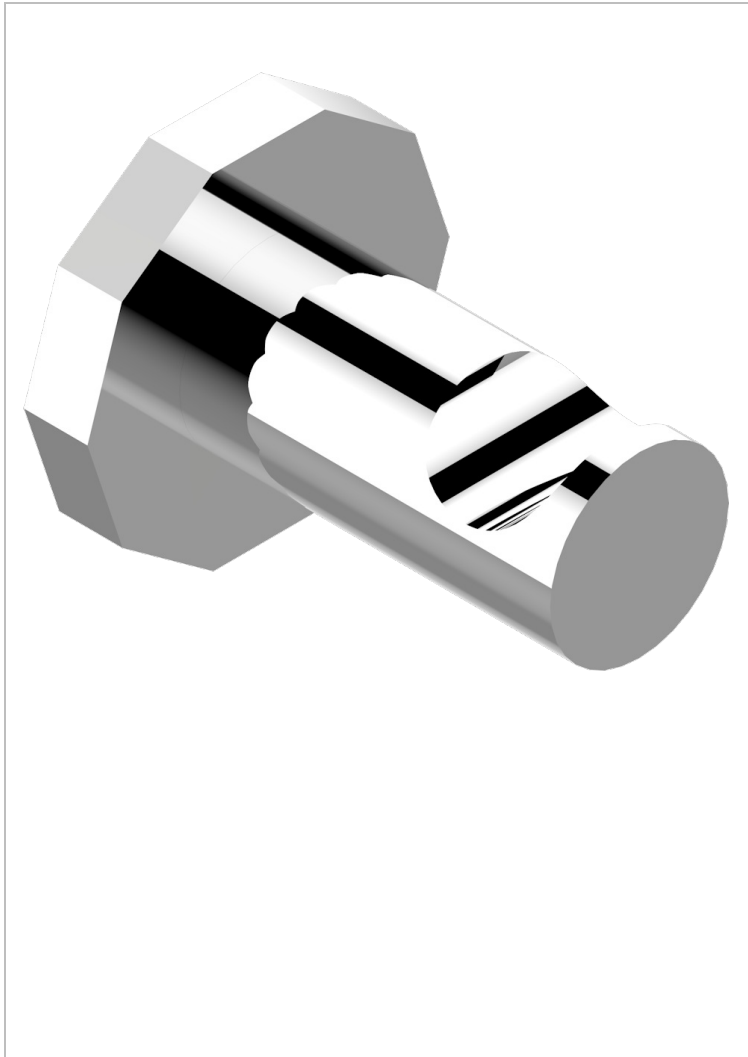

# LES ONDES WITH LEVER

G8B-517

Single robe hook

62560

29/05/2017

## CHARACTERISTIC

- Les Ondes with lever
- Single robe hook

## AVAILABLE FINITIONS

Antique nickel - H28  
 Black ceram - D30  
 Blush PVD - H62  
 Brass color PVD - H49  
 Brown bronze color PVD - F33  
 Gold color PVD - H52

Graphite PVD - H64  
 Lacquered light bronze - D01  
 Matt Umber PVD - H67  
 Matt blush PVD - H60  
 Matt brass color PVD - H50  
 Matt brown bronze color PVD - F34