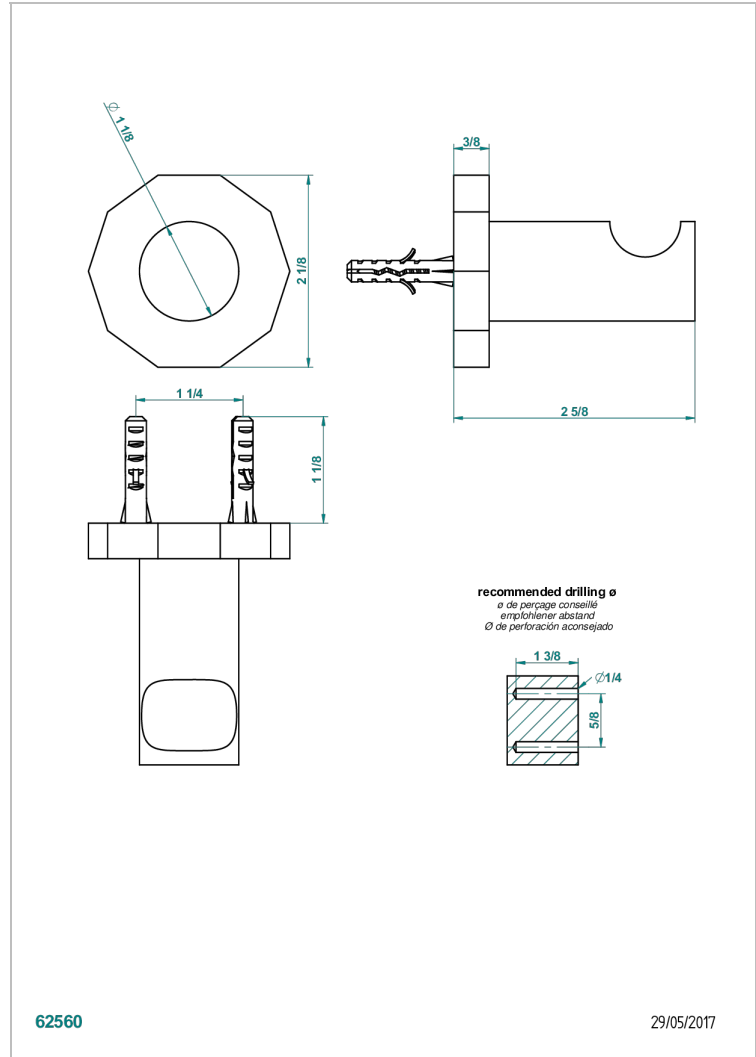

# LES ONDES WITH LEVER

G8B-517

Single robe hook

62560

29/05/2017

## CHARACTERISTIC

- Les Ondes with lever
- Single robe hook