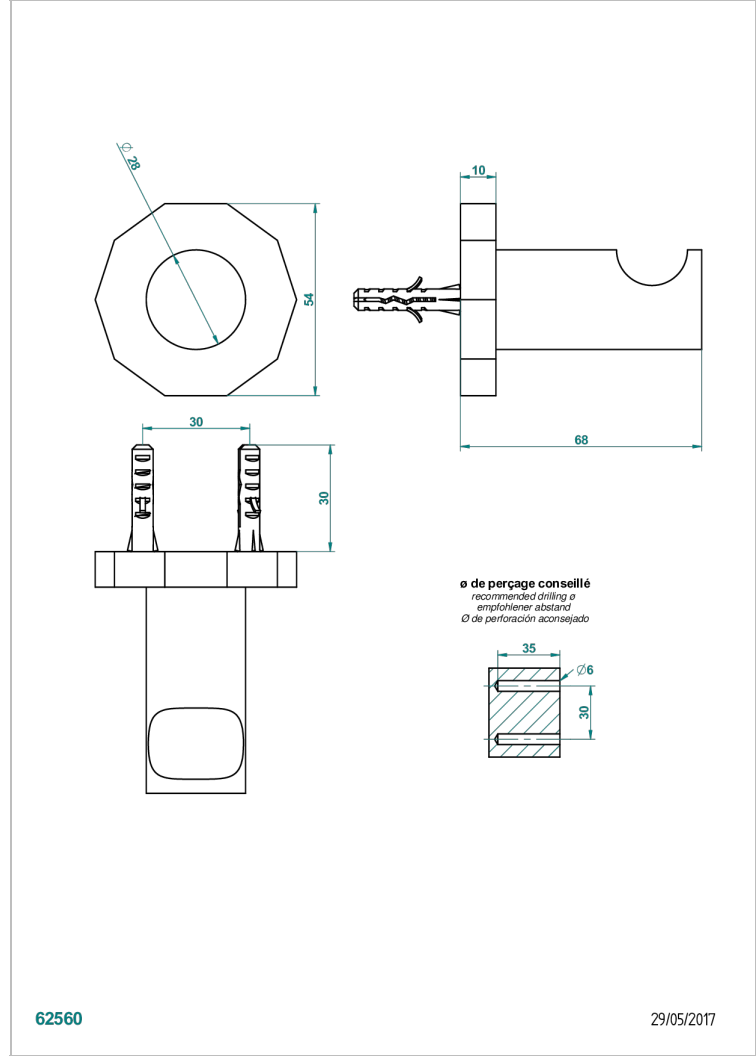

LES ONDES WITH LEVER

G8B-517

浴衣钩

THG[®]
PARIS

特色

- Les Ondes with lever
- 浴衣钩

可选饰面

Black ceram - D30
Blush PVD - H62
Graphite PVD - H64
Matt Umber PVD - H67
Matt blush PVD - H60
Matt graphite PVD - H65