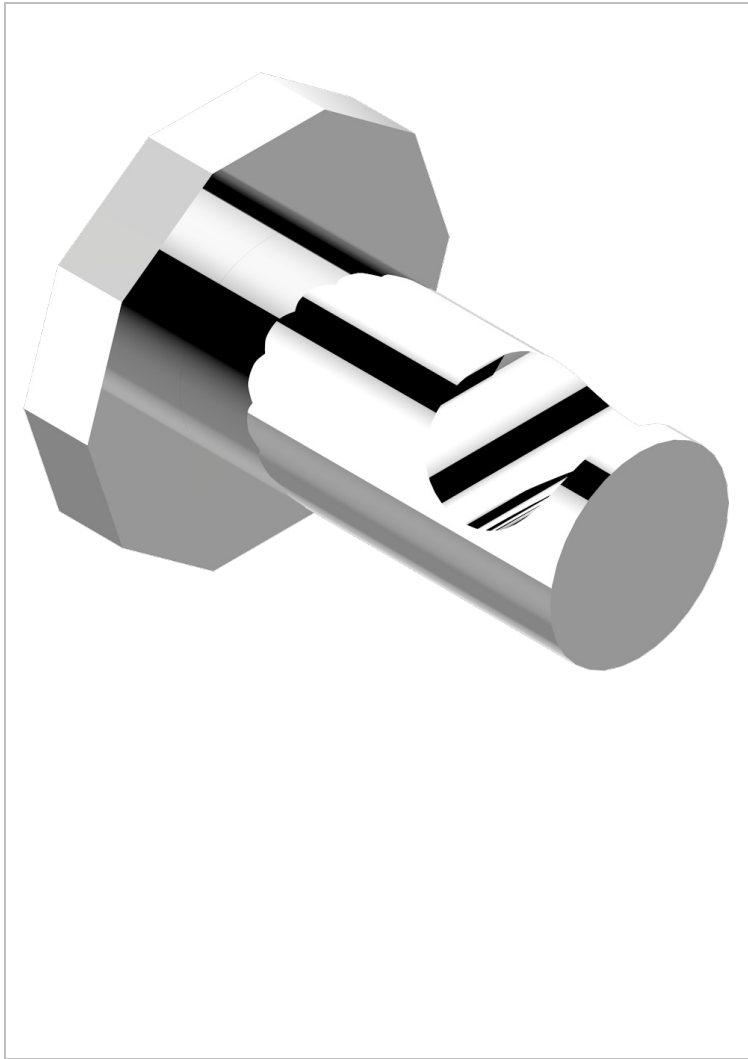

LES ONDES WITH LEVER

G8B-517

Single robe hook

62560

29/05/2017

CHARACTERISTIC

- Les Ondes with lever
- Single robe hook

AVAILABLE FINITIONS

Antique nickel - H28
 Black ceram - D30
 Blush PVD - H62
 Brass color PVD - H49
 Brown bronze color PVD - F33
 Gold color PVD - H52

Graphite PVD - H64
 Lacquered light bronze - D01
 Matt Umber PVD - H67
 Matt blush PVD - H60
 Matt brass color PVD - H50
 Matt brown bronze color PVD - F34