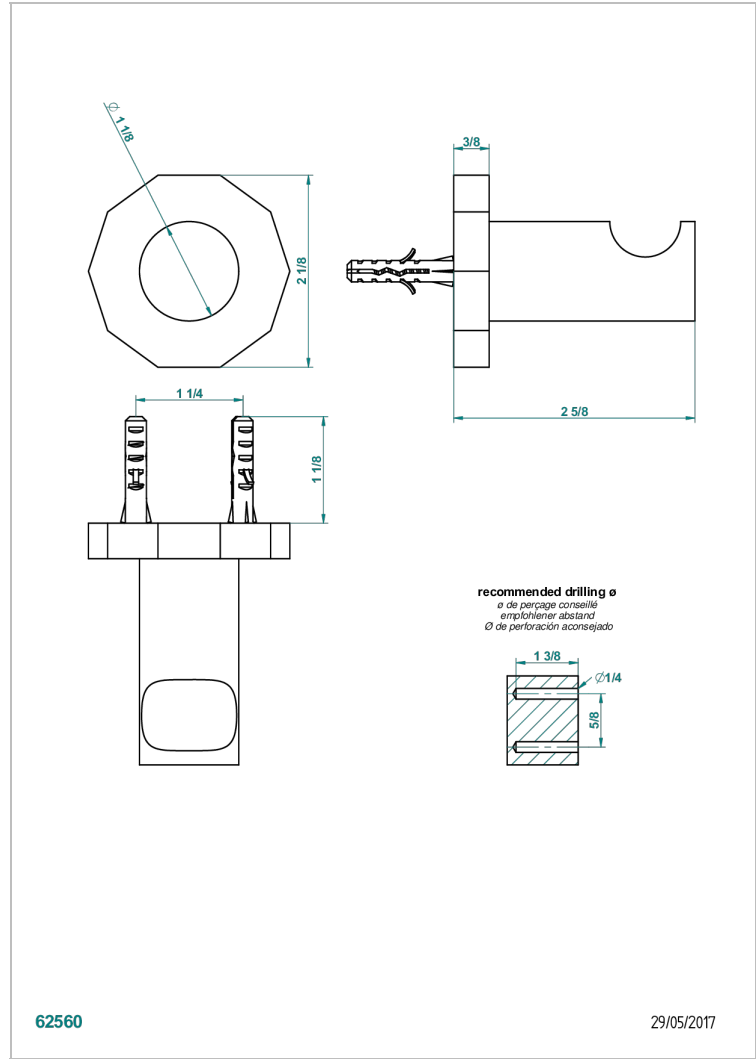

LES ONDES WITH LEVER

G8B-517

Single robe hook

62560

29/05/2017

CHARACTERISTIC

- Les Ondes with lever
- Single robe hook

AVAILABLE FINITIONS