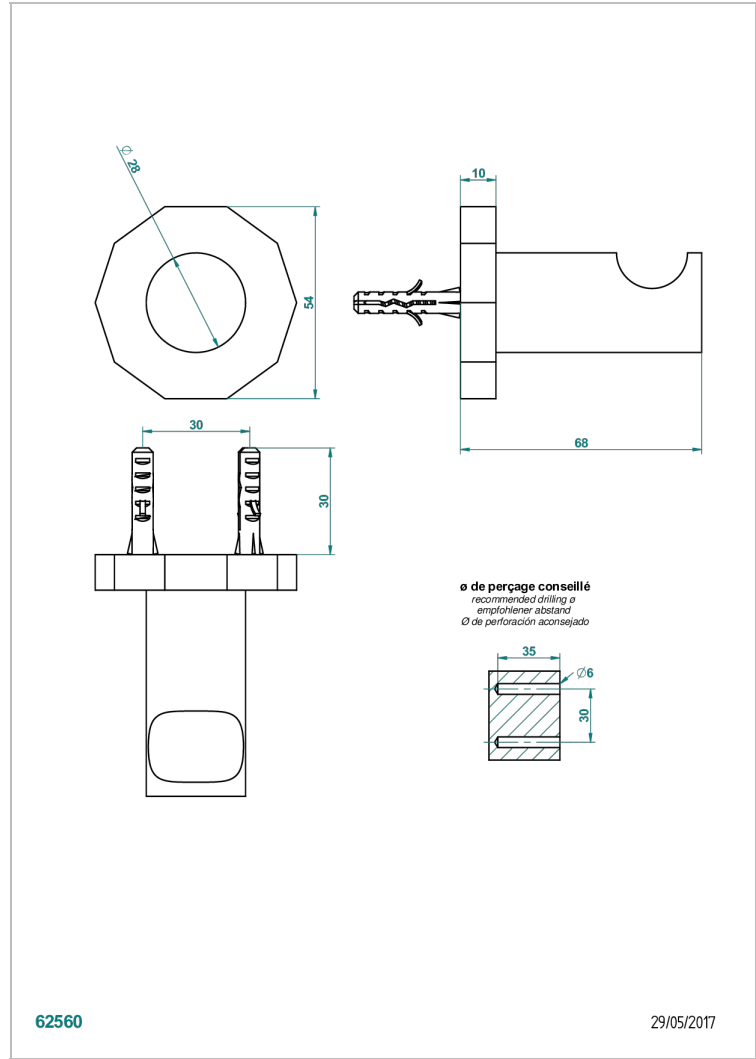

LES ONDES

G8A-517

Single robe hook

THG[®]
PARIS

CHARACTERISTIC

- Les Ondes
- Single robe hook

AVAILABLE FINITIONS

Antique nickel - H28
Black ceram - D30
Blush PVD - H62
Brass color PVD - H49
Brown bronze color PVD - F33
Gold color PVD - H52