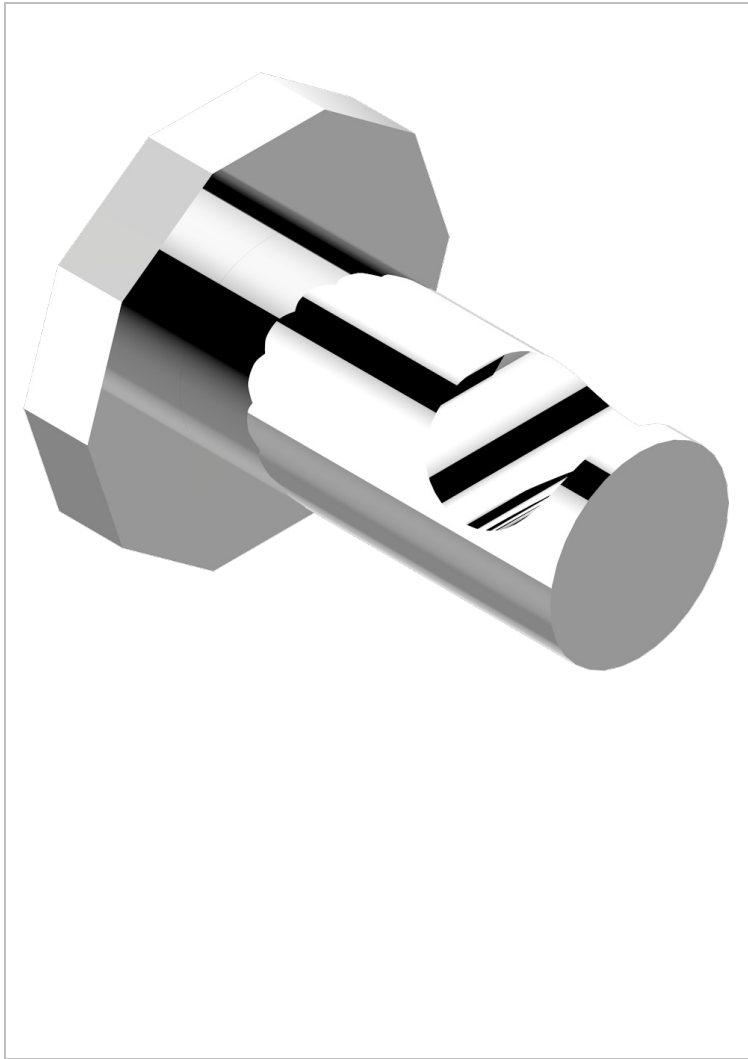

LES ONDES

G8A-517

Single robe hook

THG[®]
PARIS

CHARACTERISTIC

- Les Ondes
- Single robe hook

AVAILABLE FINITIONS

Antique nickel - H28
Black ceram - D30
Blush PVD - H62
Brass color PVD - H49
Brown bronze color PVD - F33
Gold color PVD - H52