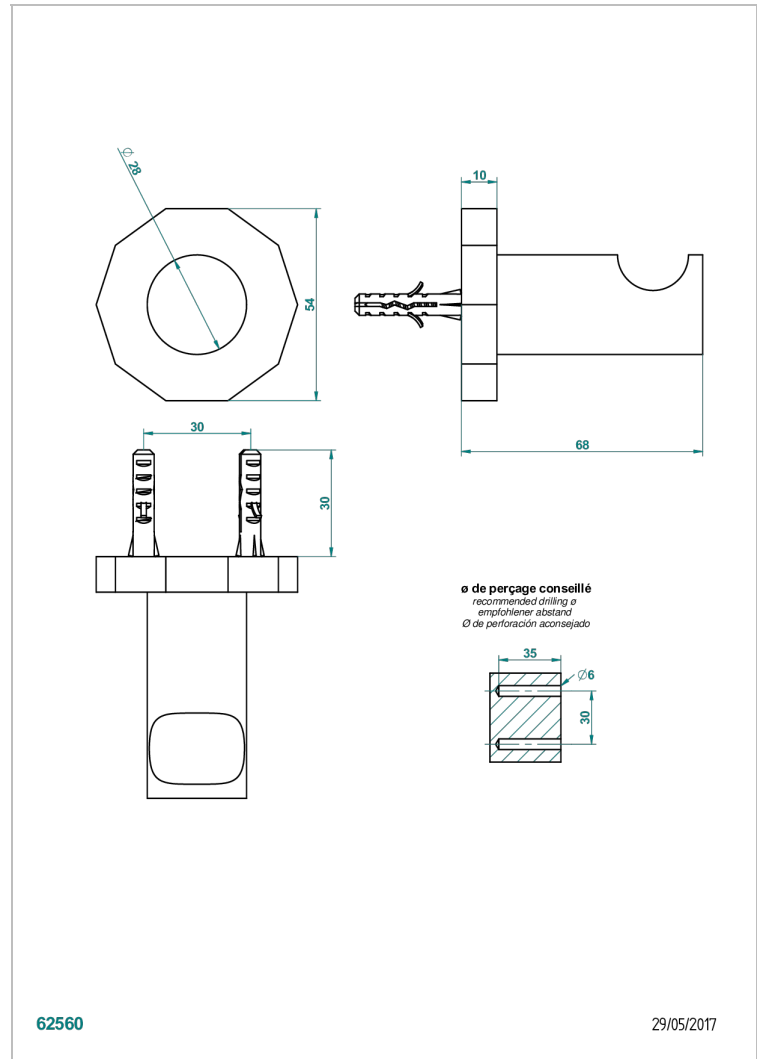

LES ONDES

G8A-517

Single robe hook

CHARACTERISTIC

- Les Ondes
- Single robe hook

AVAILABLE FINITIONS

Antique nickel - H28
Black ceram - D30
Blush PVD - H62
Brass color PVD - H49
Brown bronze color PVD - F33
Gold color PVD - H52