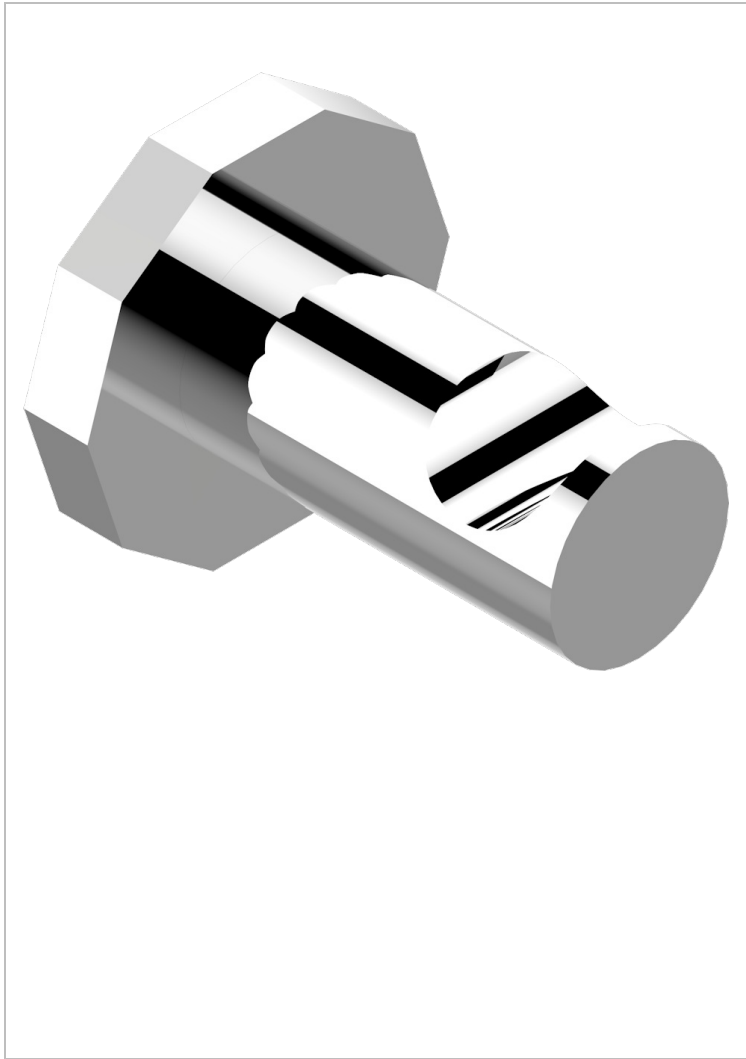

LES ONDES

G8A-517

Single robe hook

CHARACTERISTIC

- Les Ondes
- Single robe hook

AVAILABLE FINITIONS

Antique nickel - H28
Black ceram - D30
Blush PVD - H62
Brass color PVD - H49
Brown bronze color PVD - F33
Gold color PVD - H52