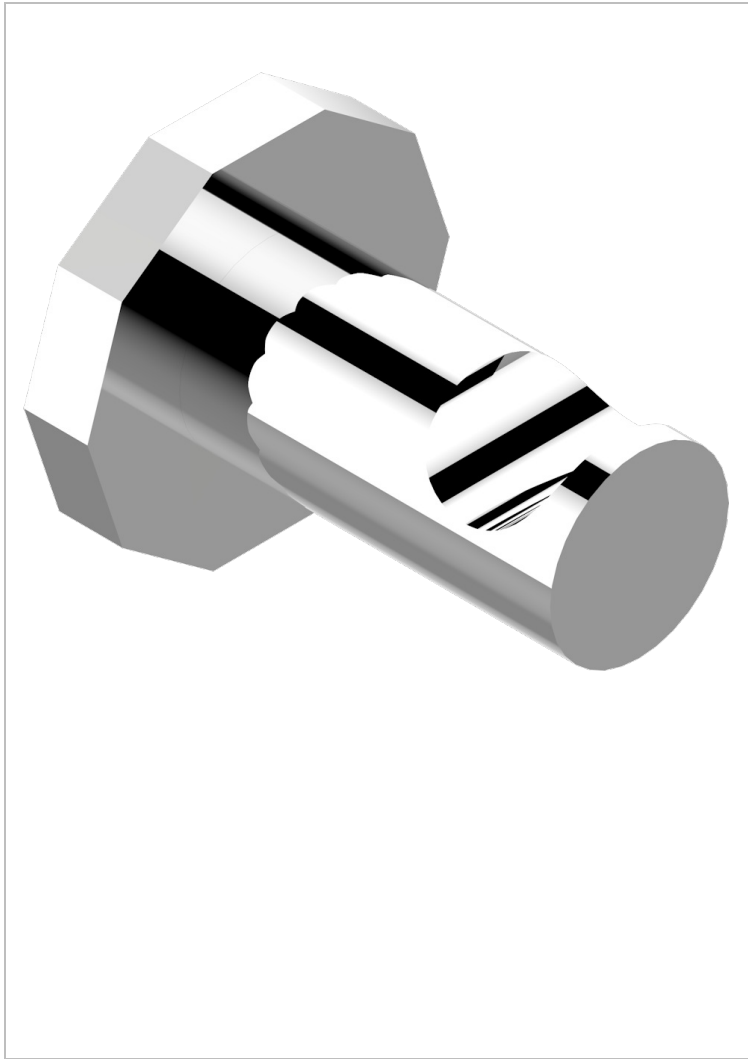

LES ONDES

G8A-517

Single robe hook

CHARACTERISTIC

- Les Ondes
- Single robe hook

AVAILABLE FINITIONS

Antique nickel - H28
Black ceram - D30
Blush PVD - H62
Brass color PVD - H49
Brown bronze color PVD - F33
Gold color PVD - H52