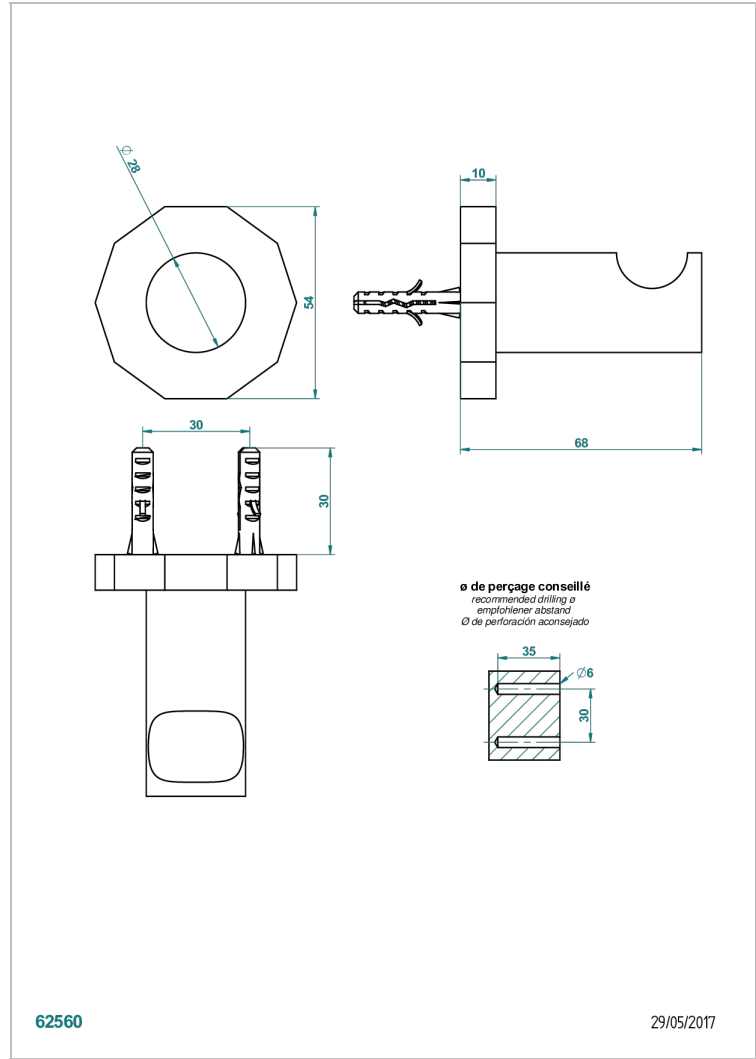

LES ONDES

G8A-517

Single robe hook

CHARACTERISTIC

- Les Ondes
- Single robe hook

AVAILABLE FINITIONS

Antique nickel - H28
Black ceram - D30
Blush PVD - H62
Brass color PVD - H49
Brown bronze color PVD - F33
Gold color PVD - H52