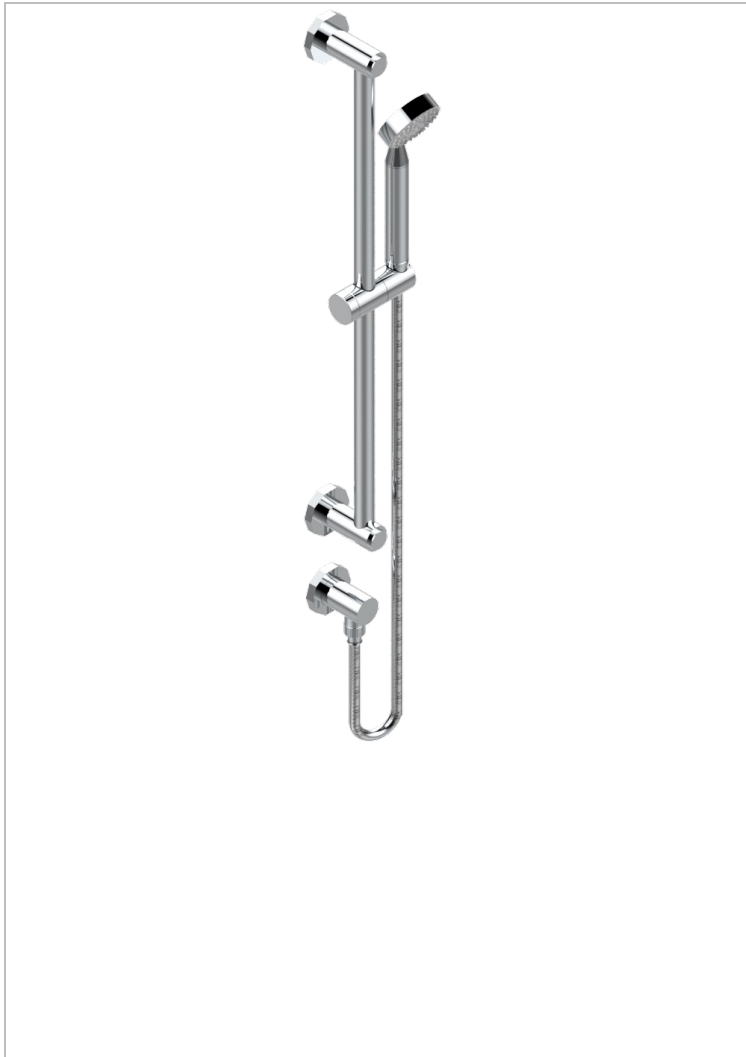

LES ONDES WITH LEVER HANDLES

G8B-58/US

Slide bar with handsower and elbow

THG[®]
PARIS

CHARACTERISTIC

- Les Ondes with lever handles
- Slide bar with handsower and elbow

AVAILABLE FINITIONS

Black ceram - D30
Blush PVD - H62
Brass color PVD - H49
Brown bronze color PVD - F33
Chrome polished - A02
Chrome polished / gold polished - G02

Copper antique matt, coated - H07
Gold color PVD - H52
Gold mat - F07
Gold polished - F01
Graphite PVD - H64
Light coated bronze - D01

Matt Umber PVD - H67
Matt blush PVD - H60
Matt brass color PVD - H50
Matt brown bronze color PVD - F34
Matt chrome (American satin) - C02
Matt gold color PVD - H53

Matt graphite PVD - H65
Matt nickel (American satin) - C01
Matt nickel color PVD - H56
Natural smoked Brass - A13
Nickel antique / Sovereign - H28
Nickel color PVD - H55

Nickel polished - B01
Soft gold - F30
Soft matt gold - F31
Umber PVD - H66