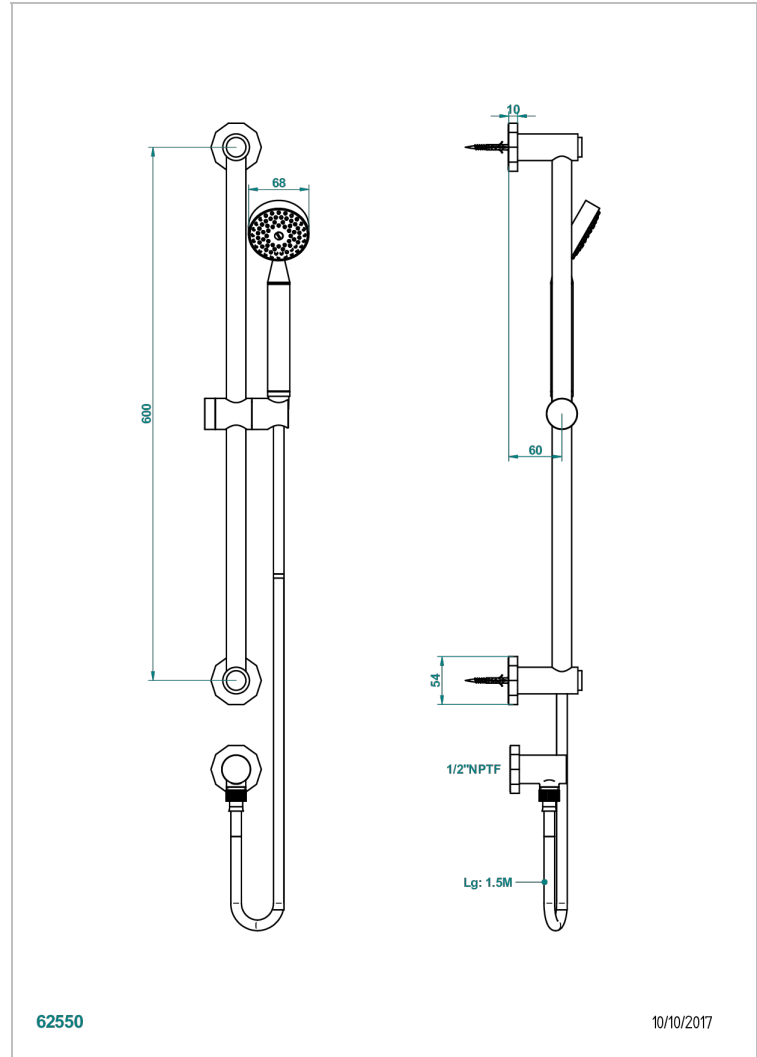

LES ONDES WITH LEVER HANDLES

G8B-58/US

Slide bar with handsower and elbow

THG[®]
PARIS

CHARACTERISTIC

- Les Ondes with lever handles
- Slide bar with handsower and elbow

AVAILABLE FINITIONS

Black ceram - D30
Blush PVD - H62
Brass color PVD - H49
Brown bronze color PVD - F33
Chrome polished - A02
Chrome polished / gold polished - G02

Copper antique matt, coated - H07
Gold color PVD - H52
Gold mat - F07
Gold polished - F01
Graphite PVD - H64
Light coated bronze - D01

Matt Umber PVD - H67
Matt blush PVD - H60
Matt brass color PVD - H50
Matt brown bronze color PVD - F34
Matt chrome (American satin) - C02
Matt gold color PVD - H53

Matt graphite PVD - H65
Matt nickel (American satin) - C01
Matt nickel color PVD - H56
Natural smoked Brass - A13
Nickel antique / Sovereign - H28
Nickel color PVD - H55

Nickel polished - B01
Soft gold - F30
Soft matt gold - F31
Umber PVD - H66