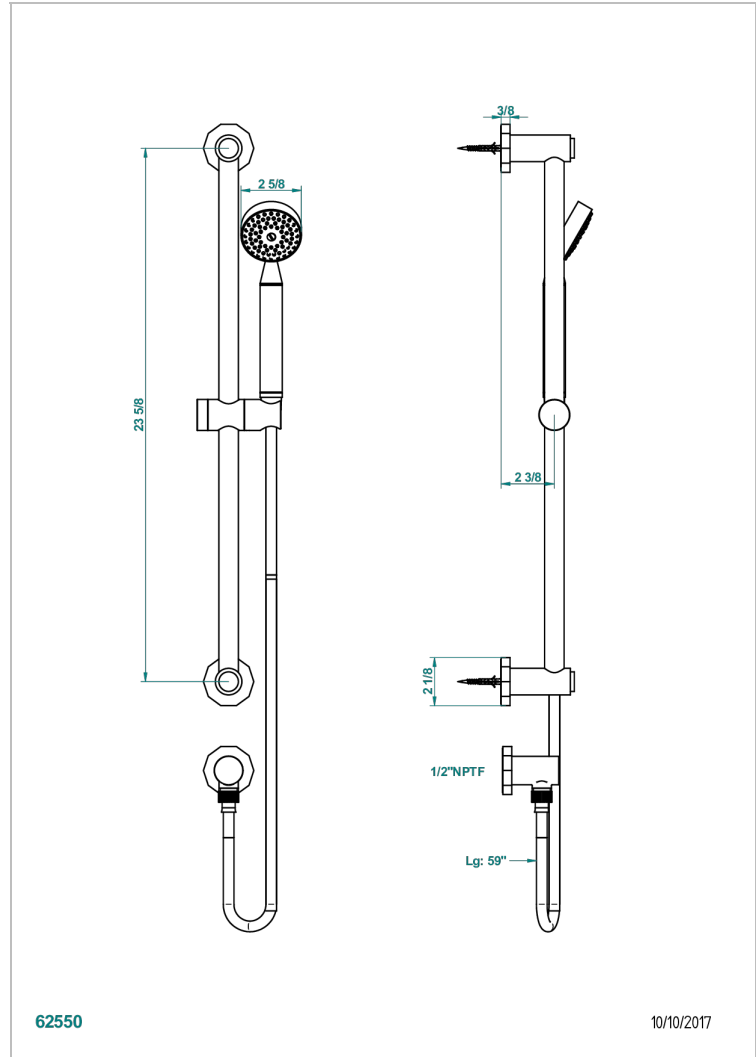

# LES ONDES WITH LEVER HANDLES

G8B-58/US

Slide bar with handsower and elbow

THG<sup>®</sup>  
PARIS

## CHARACTERISTIC

- Les Ondes with lever handles
- Slide bar with handsower and elbow