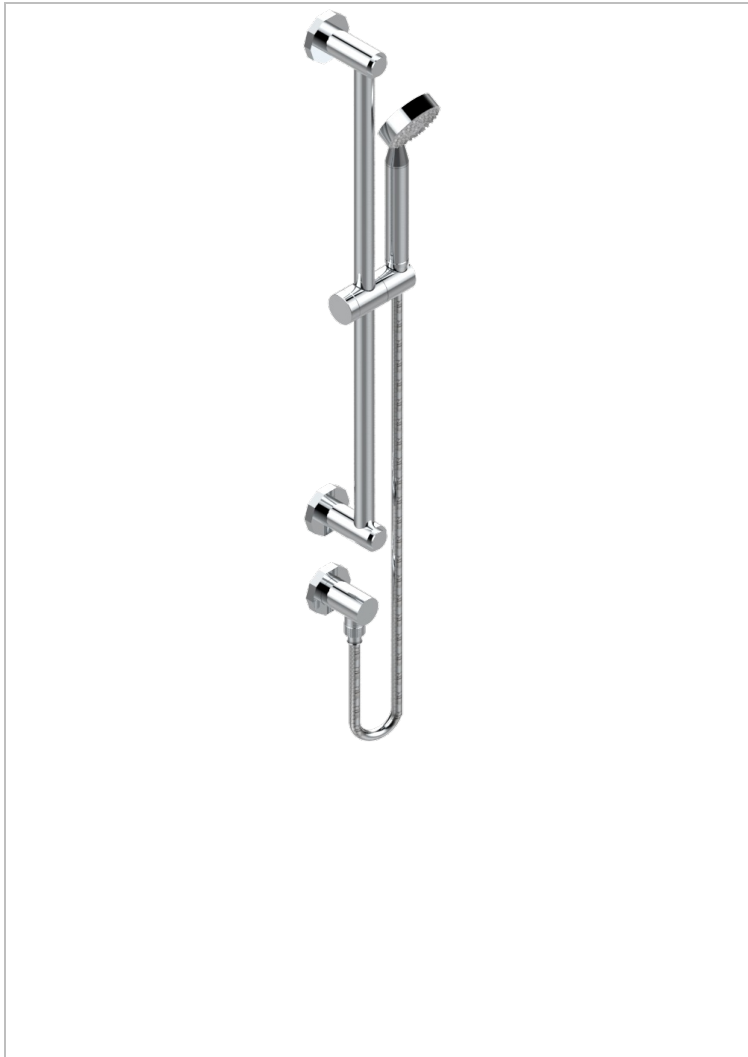

# LES ONDES WITH LEVER HANDLES

G8B-58/US

Slide bar with handsower and elbow

THG<sup>®</sup>  
PARIS

## CHARACTERISTIC

- Les Ondes with lever handles
- Slide bar with handsower and elbow

## AVAILABLE FINITIONS

Black ceram - D30  
Blush PVD - H62  
Brass color PVD - H49  
Brown bronze color PVD - F33  
Chrome polished - A02  
Chrome polished / gold polished - G02

Copper antique matt, coated - H07  
Gold color PVD - H52  
Gold mat - F07  
Gold polished - F01  
Graphite PVD - H64  
Light coated bronze - D01

Nickel polished - B01  
Soft gold - F30  
Soft matt gold - F31  
Umber PVD - H66