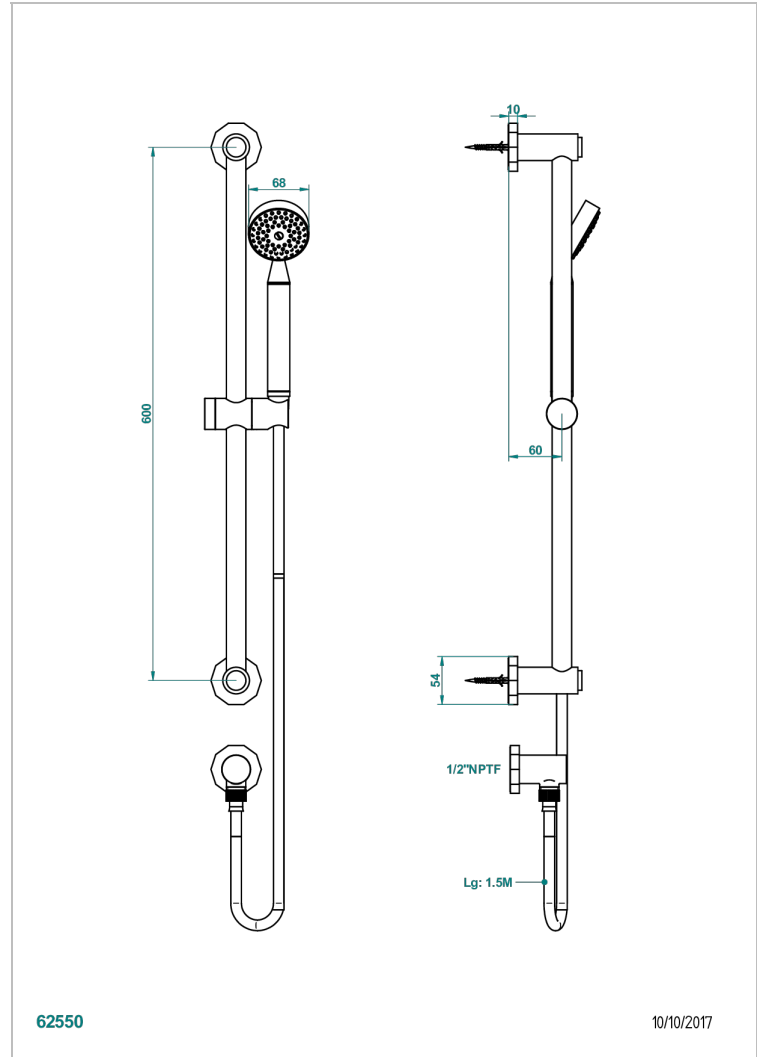

# LES ONDES

G8A-58/US

Slide bar with handsower and elbow

THG<sup>®</sup>  
PARIS

62550

10/10/2017

## CHARACTERISTIC

- Les Ondes
- Slide bar with handsower and elbow

## AVAILABLE FINITIONS

Black ceram - D30  
Blush PVD - H62  
Brass color PVD - H49  
Brown bronze color PVD - F33  
Chrome polished - A02  
Chrome polished / gold polished - G02

Copper antique matt, coated - H07  
Gold color PVD - H52  
Gold mat - F07  
Gold polished - F01  
Graphite PVD - H64  
Light coated bronze - D01

Nickel polished - B01  
Soft gold - F30  
Soft matt gold - F31  
Umber PVD - H66