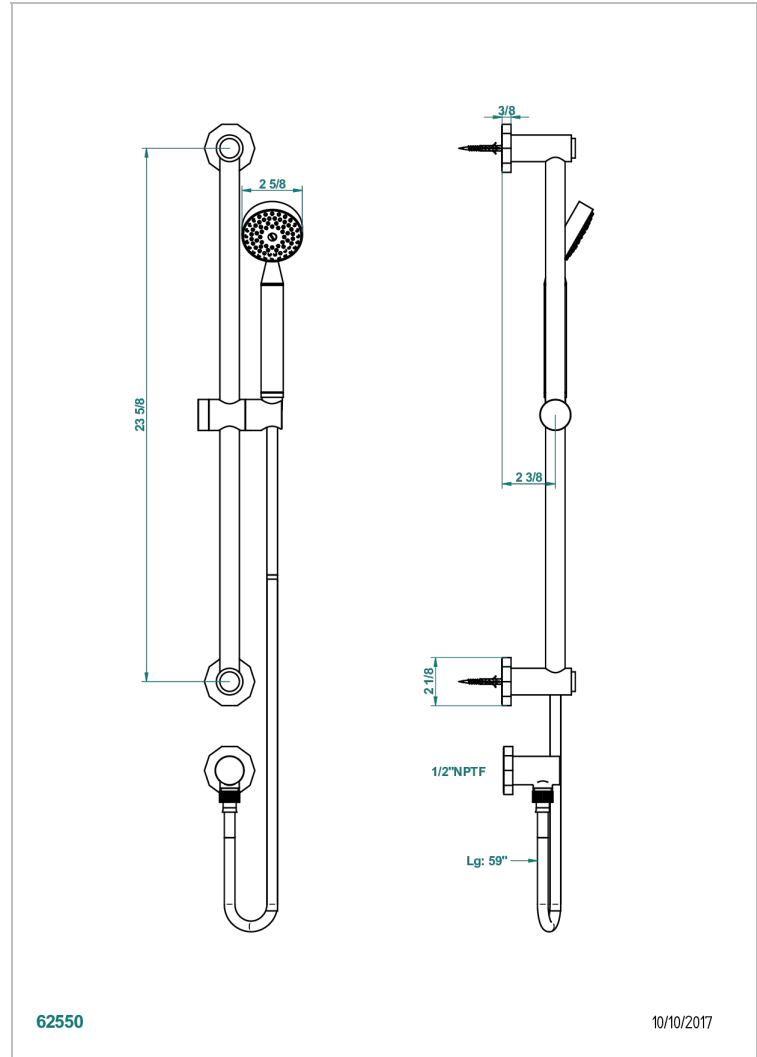

# LES ONDES

G8A-58/US

Slide bar with handsower and elbow

THG<sup>®</sup>  
PARIS

## CHARACTERISTIC

- Les Ondes
- Slide bar with handsower and elbow

## AVAILABLE FINITIONS

Black ceram - D30  
Blush PVD - H62  
Brass color PVD - H49  
Brown bronze color PVD - F33  
Chrome polished - A02  
Chrome polished / gold polished - G02

Copper antique matt, coated - H07  
Gold color PVD - H52  
Gold mat - F07  
Gold polished - F01  
Graphite PVD - H64  
Light coated bronze - D01