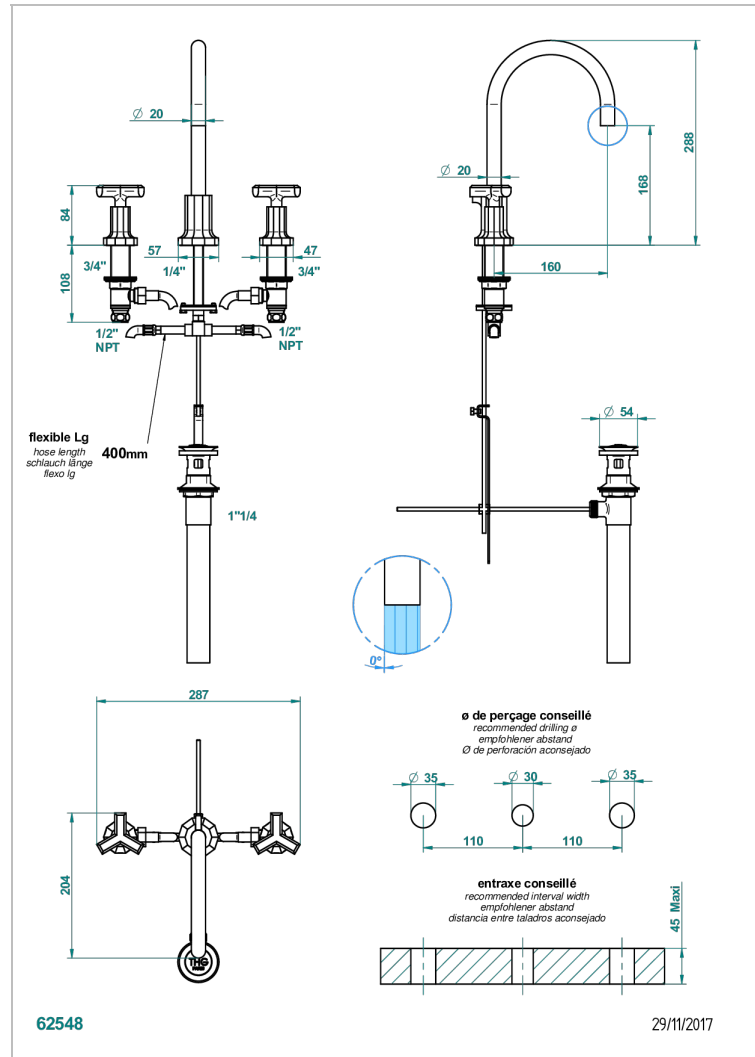

LES ONDES

G8A-151/US

Widespread lavatory set with drain

CHARACTERISTIC

- Les Ondes
- Widespread lavatory set with drain

AVAILABLE FINITIONS

Black ceram - D30
Blush PVD - H62
Brass color PVD - H49
Brown bronze color PVD - F33
Chrome polished - A02
Chrome polished / gold polished - G02

Matt graphite PVD - H65
Matt nickel (American satin) - C01
Matt nickel color PVD - H56
Natural smoked Brass - A13
Nickel antique / Sovereign - H28
Nickel color PVD - H55

Nickel polished - B01
Soft gold - F30
Soft matt gold - F31
Umber PVD - H66