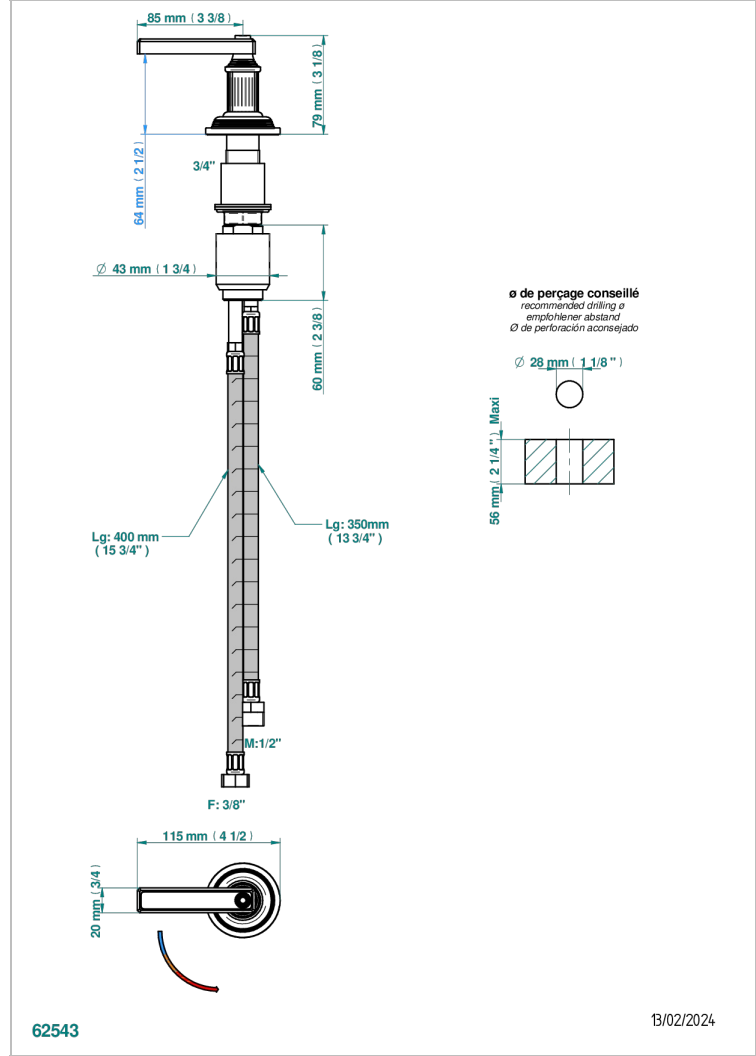

GRAND CENTRAL WHITE ONYX WITH LEVER HANDLES

U9S-6532

Rim mounted ceramic mixer with progressive cartridge

CHARACTERISTIC

- ACS : 22ACCLY009

STANDARDS

AVAILABLE FINITIONS

Black ceram - D30
Blush PVD - H62
Brass color PVD - H49
Brown bronze color PVD - F33
Chrome polished - A02
Copper antique matt, coated - H07