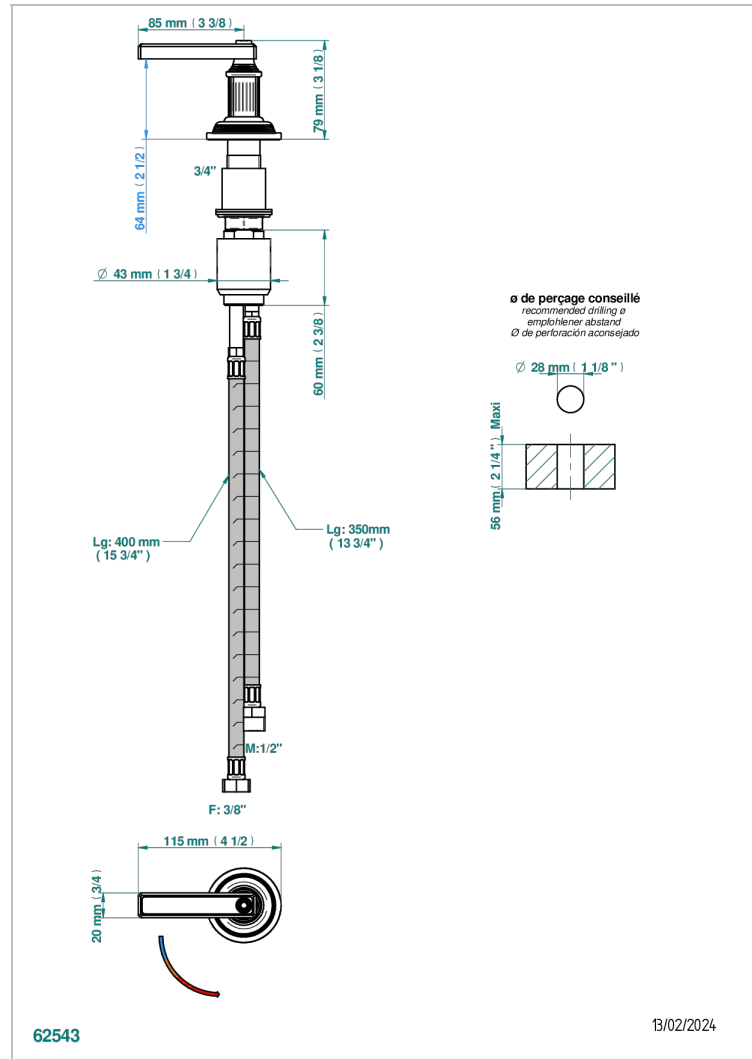

GRAND CENTRAL WHITE ONYX WITH LEVER HANDLES

U9S-6532

Rim mounted ceramic mixer with progressive cartridge

CHARACTERISTIC

- ACS : 22ACCLY009

STANDARDS

AVAILABLE FINITIONS

Antique nickel - H28
Black ceram - D30
Blush PVD - H62
Brass color PVD - H49
Brown bronze color PVD - F33
Gold color PVD - H52