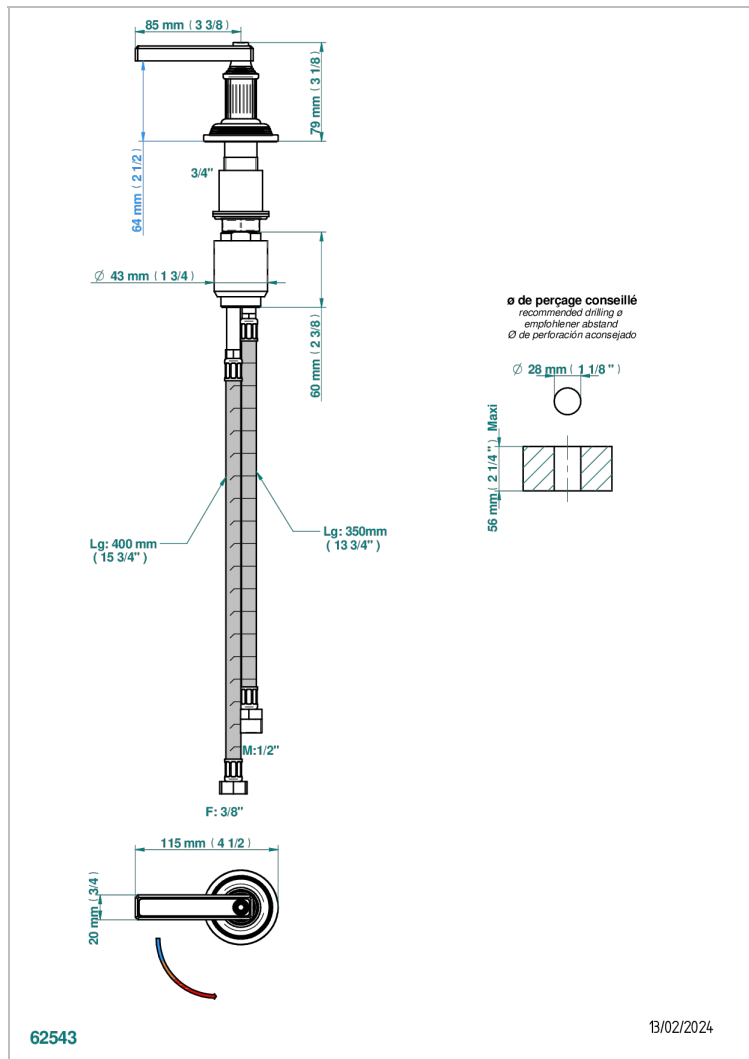

GRAND CENTRAL WHITE ONYX WITH LEVER HANDLES

U9S-6532

Rim mounted ceramic mixer with progressive cartridge

CHARACTERISTIC

- ACS : 22ACCLY009

STANDARDS

AVAILABLE FINITIONS

Antique nickel - H28
Black ceram - D30
Blush PVD - H62
Brass color PVD - H49
Brown bronze color PVD - F33
Gold color PVD - H52