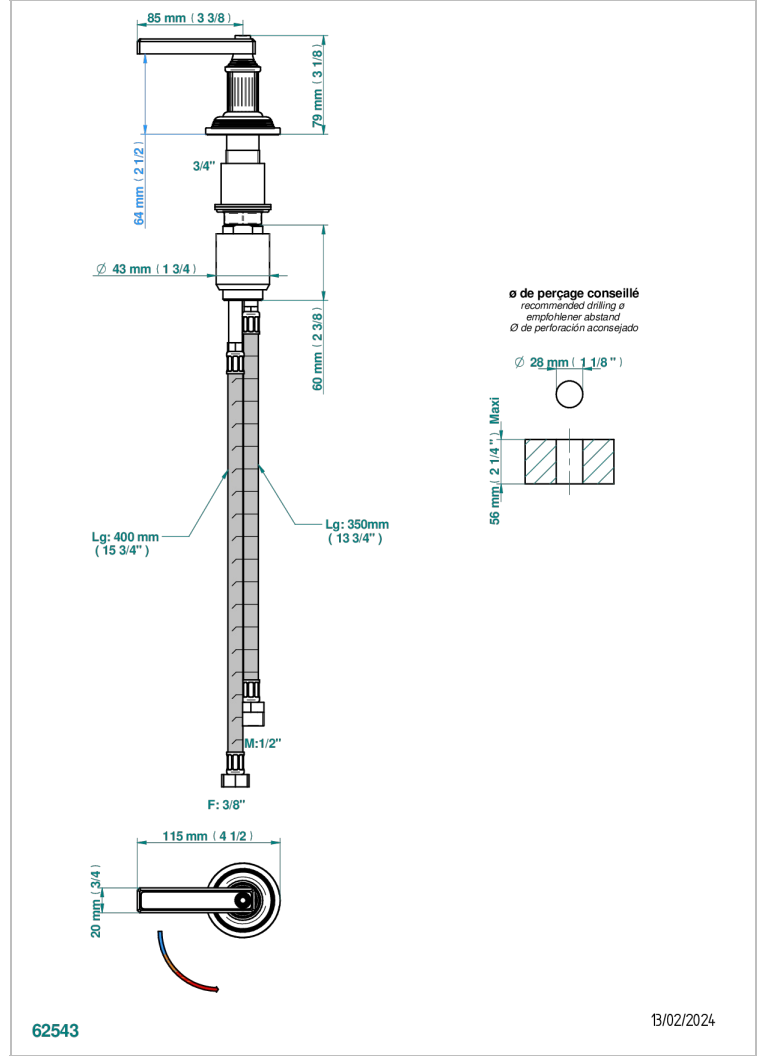

# GRAND CENTRAL WHITE ONYX WITH LEVER HANDLES

U9S-6532

Rim mounted ceramic mixer with progressive cartridge

## 特色

- ACS : 22ACCLY009