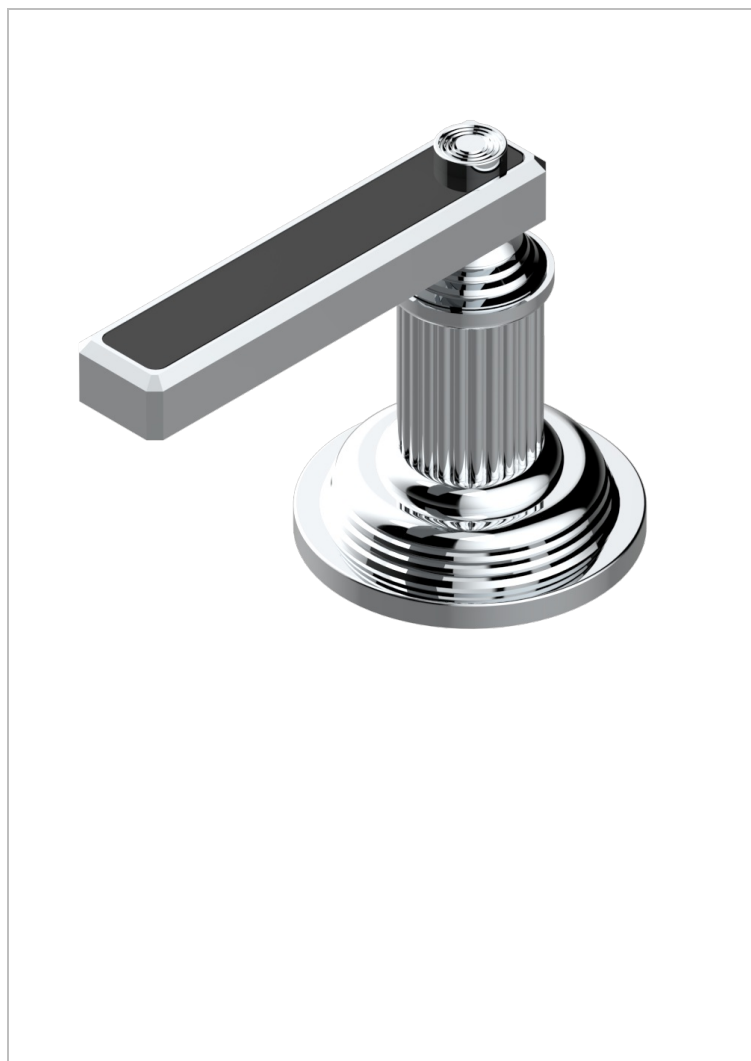

GRAND CENTRAL BLACK ONYX WITH LEVER HANDLES

U9N-6532

Rim mounted ceramic mixer with progressive cartridge

CHARACTERISTIC

- ACS : 22ACCLY009

STANDARDS

AVAILABLE FINITIONS

Black ceram - D30
Blush PVD - H62
Brass color PVD - H49
Brown bronze color PVD - F33
Chrome polished - A02
Copper antique matt, coated - H07

Gold color PVD - H52
Gold mat - F07
Gold polished - F01
Graphite PVD - H64
Light coated bronze - D01
Matt Umber PVD - H67

Matt blush PVD - H60
Matt brass color PVD - H50
Matt brown bronze color PVD - F34
Matt chrome (American satin) - C02
Matt gold color PVD - H53
Matt graphite PVD - H65

Matt nickel (American satin) - C01
Matt nickel color PVD - H56
Natural smoked Brass - A13
Nickel antique / Sovereign - H28
Nickel color PVD - H55
Nickel polished - B01

Soft gold - F30
Soft matt gold - F31
Umber PVD - H66