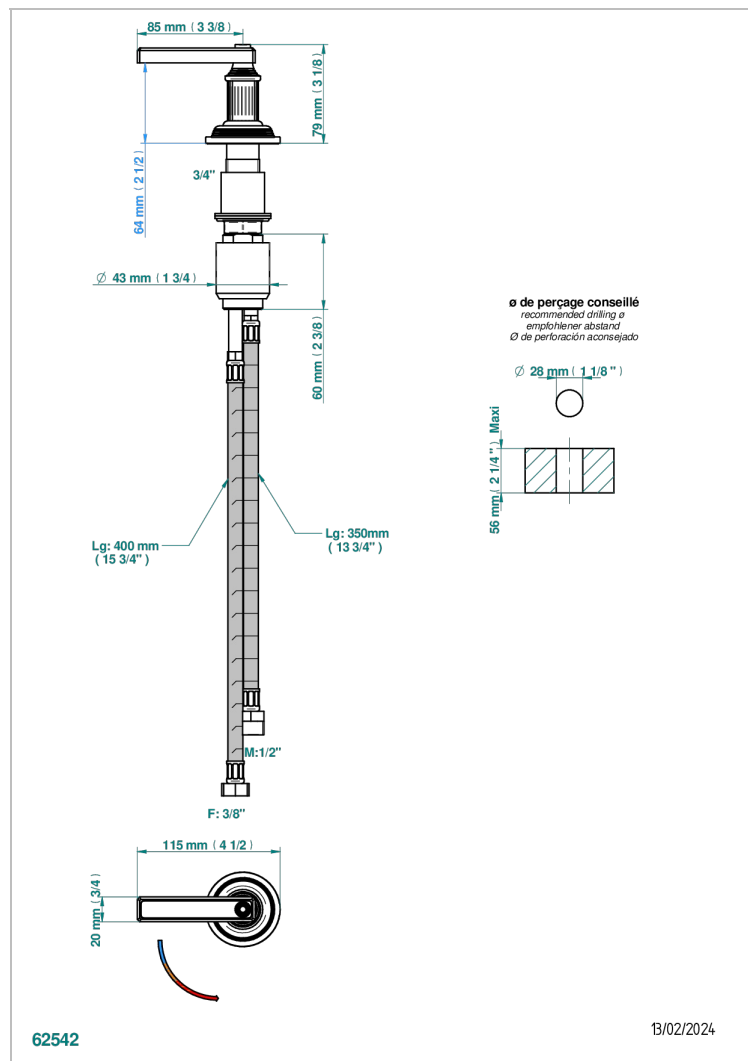

GRAND CENTRAL BLACK ONYX WITH LEVER HANDLES

U9N-6532

Rim mounted ceramic mixer with progressive cartridge

CHARACTERISTIC

- ACS : 22ACCLY009

STANDARDS

AVAILABLE FINITIONS

Black ceram - D30
Blush PVD - H62
Brass color PVD - H49
Brown bronze color PVD - F33
Chrome polished - A02
Copper antique matt, coated - H07