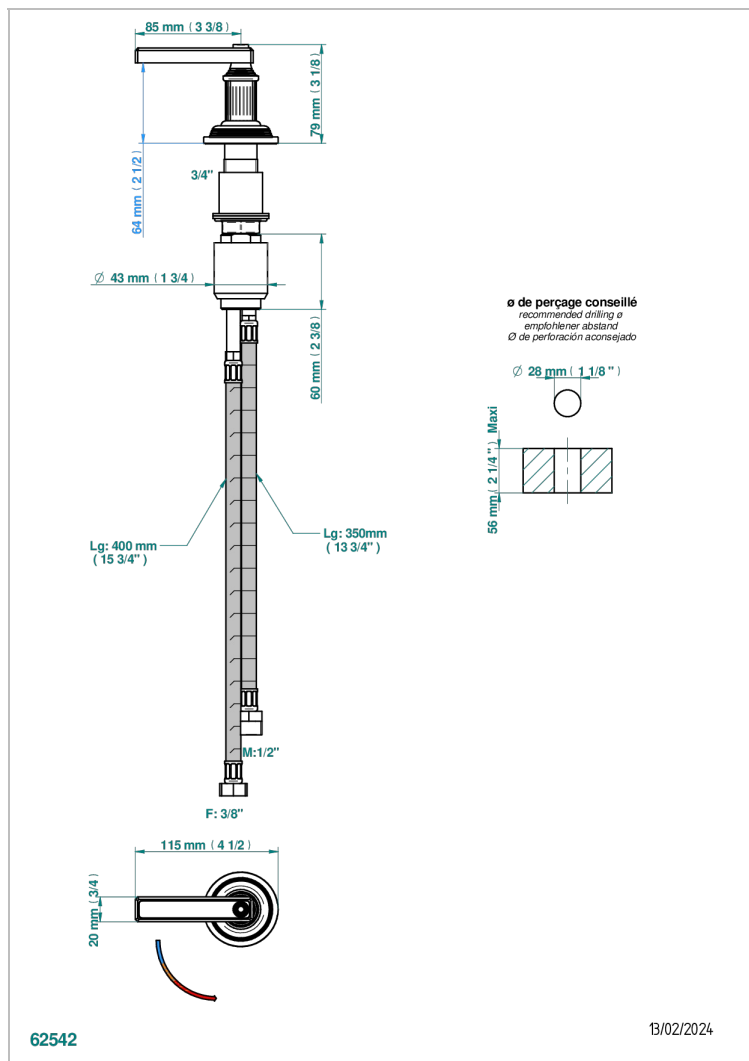

GRAND CENTRAL BLACK ONYX WITH LEVER

U9N-6532

Rim mounted ceramic mixer with progressive cartridge

CHARACTERISTIC

- ACS : 22ACCLY009

STANDARDS

AVAILABLE FINITIONS

Antique nickel - H28
Black ceram - D30
Blush PVD - H62
Brass color PVD - H49
Brown bronze color PVD - F33
Gold color PVD - H52