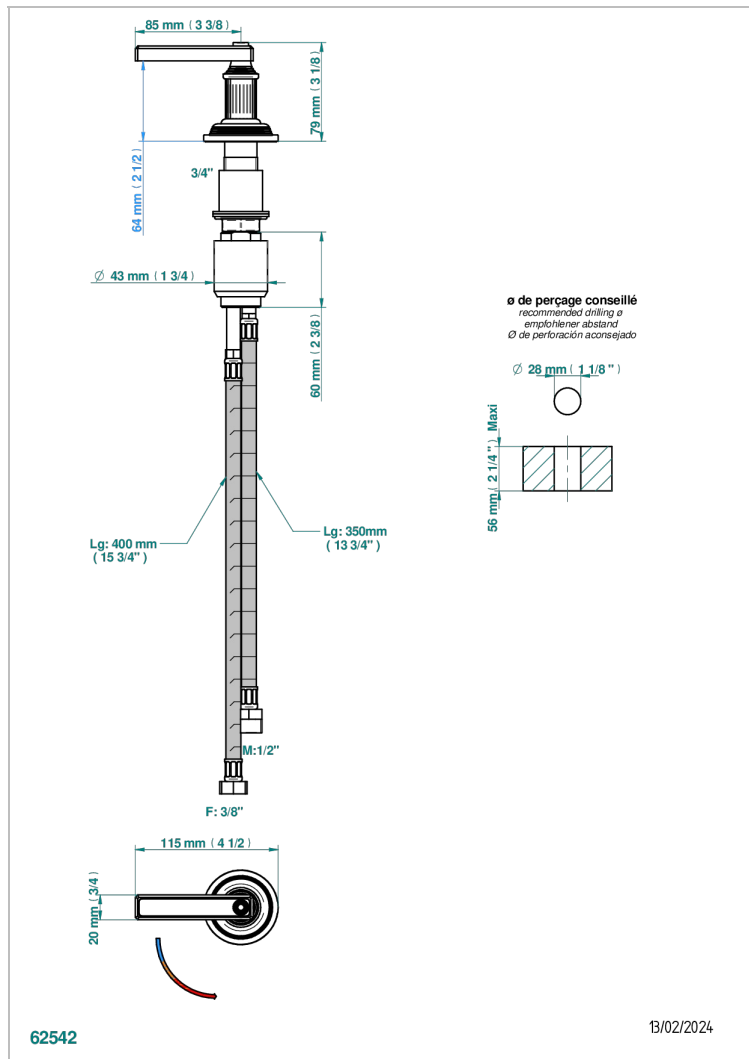

GRAND CENTRAL BLACK ONYX WITH LEVER

U9N-6532

Rim mounted ceramic mixer with progressive cartridge

CHARACTERISTIC

- ACS : 22ACCLY009

STANDARDS

AVAILABLE FINITIONS

Antique nickel - H28
Black ceram - D30
Blush PVD - H62
Brass color PVD - H49
Brown bronze color PVD - F33
Gold color PVD - H52