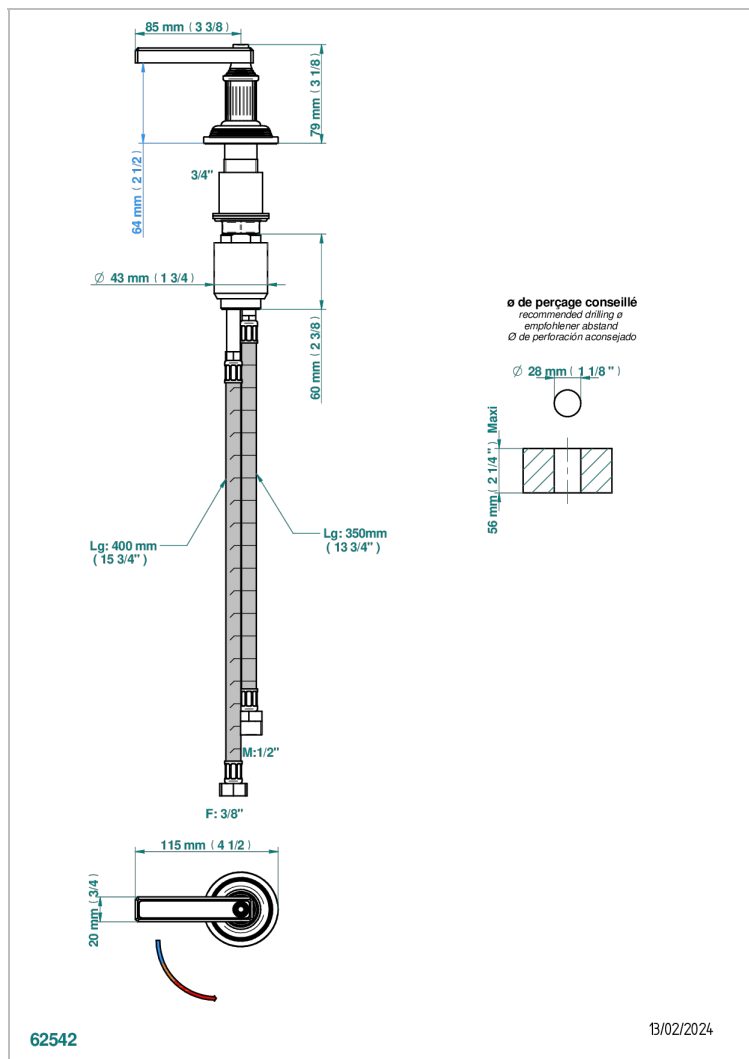

GRAND CENTRAL BLACK ONYX WITH LEVER

U9N-6532

Rim mounted ceramic mixer with progressive cartridge

特色

- ACS : 22ACCLY009

标准

可选饰面

Black ceram - D30
Blush PVD - H62
Graphite PVD - H64
Matt Umber PVD - H67
Matt blush PVD - H60
Matt graphite PVD - H65

抛光镍 - B01
浅金 - F30
漆面铜 - D01