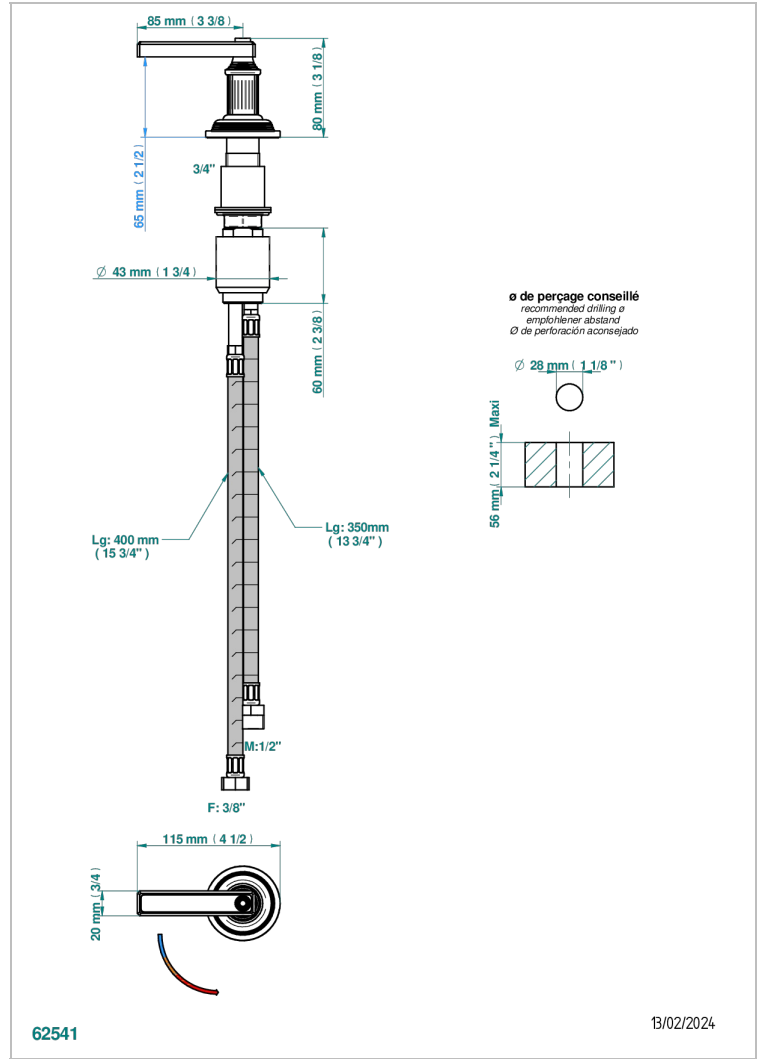

GRAND CENTRAL METAL WITH LEVER

U9L-6532

Rim mounted ceramic mixer with progressive cartridge

THG[®]
PARIS

特色

- ACS : 22ACCLY009

标准

可选饰面