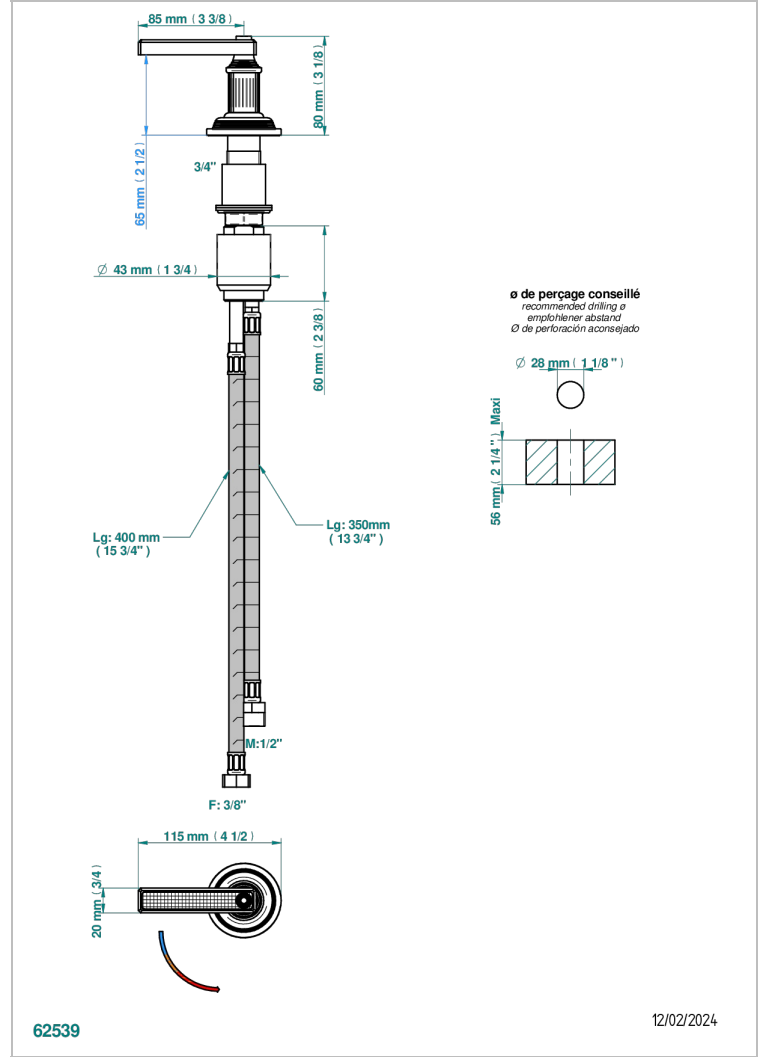

WEST COAST WITH GUILLOCHE DECOR WITH LEVER HANDLES

U9D-6532

Rim mounted ceramic mixer with progressive cartridge

CHARACTERISTIC

- ACS : 22ACCLY009

STANDARDS

AVAILABLE FINITIONS

Black ceram - D30
Blush PVD - H62
Brass color PVD - H49
Brown bronze color PVD - F33
Chrome polished - A02
Copper antique matt, coated - H07