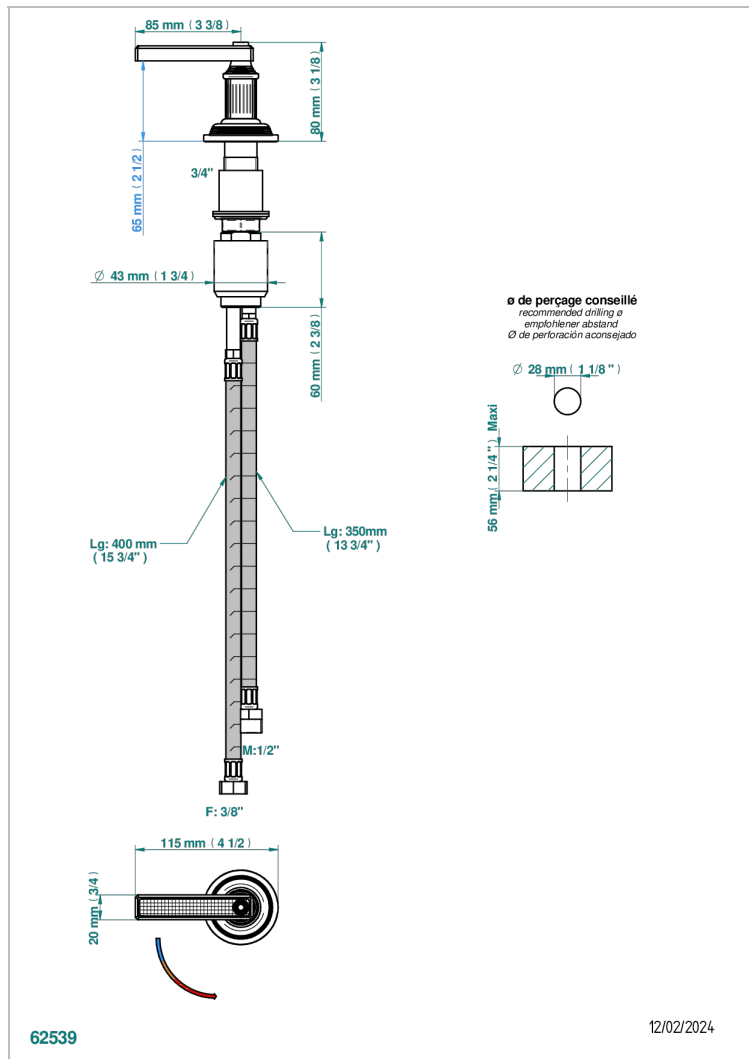

WEST COAST WITH GUILLOCHE DECOR WITH LEVER

U9D-6532

Rim mounted ceramic mixer with progressive cartridge

CHARACTERISTIC

- ACS : 22ACCLY009

STANDARDS

AVAILABLE FINITIONS

Antique nickel - H28
Black ceram - D30
Blush PVD - H62
Brass color PVD - H49
Brown bronze color PVD - F33
Gold color PVD - H52