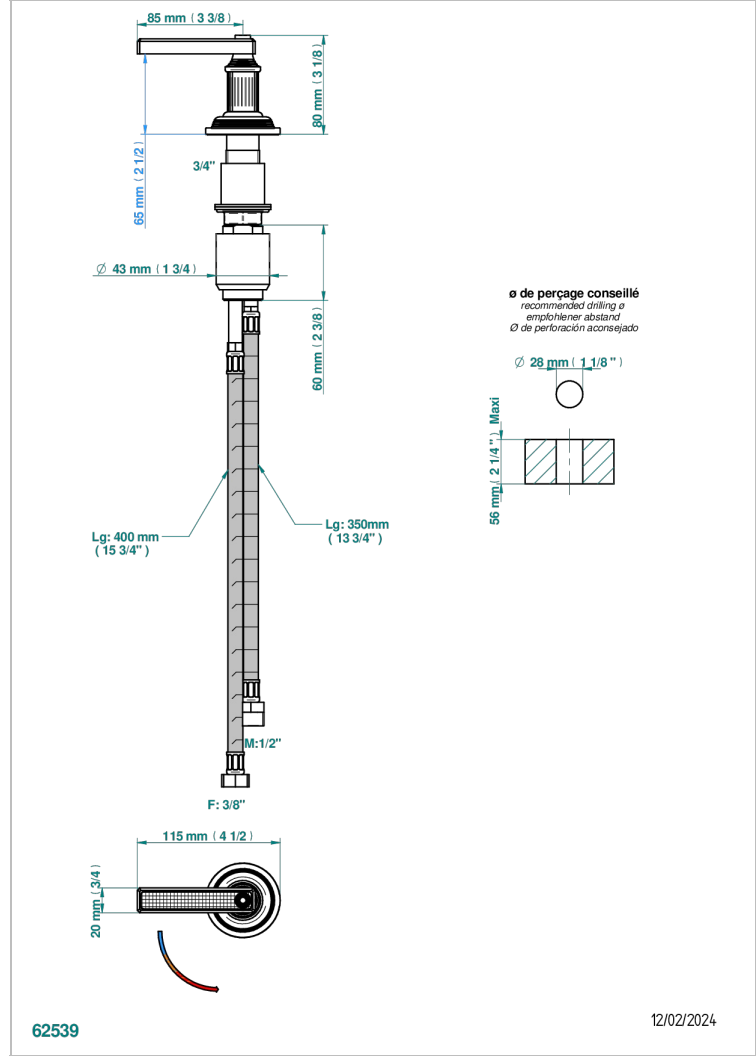

WEST COAST WITH GUILLOCHE DECOR WITH LEVER

U9D-6532

Rim mounted ceramic mixer with progressive cartridge

CHARACTERISTIC

- ACS : 22ACCLY009

STANDARDS

AVAILABLE FINITIONS

- Antique nickel - H28
- Black ceram - D30
- Blush PVD - H62
- Brass color PVD - H49
- Brown bronze color PVD - F33
- Gold color PVD - H52

- Graphite PVD - H64
- Lacquered light bronze - D01
- Matt Umber PVD - H67
- Matt blush PVD - H60
- Matt brass color PVD - H50
- Matt brown bronze color PVD - F34

- Matt chrome - C02
- Matt gold - F07
- Matt gold color PVD - H53
- Matt graphite PVD - H65
- Matt nickel (color finish) - C01
- Matt nickel color PVD - H56