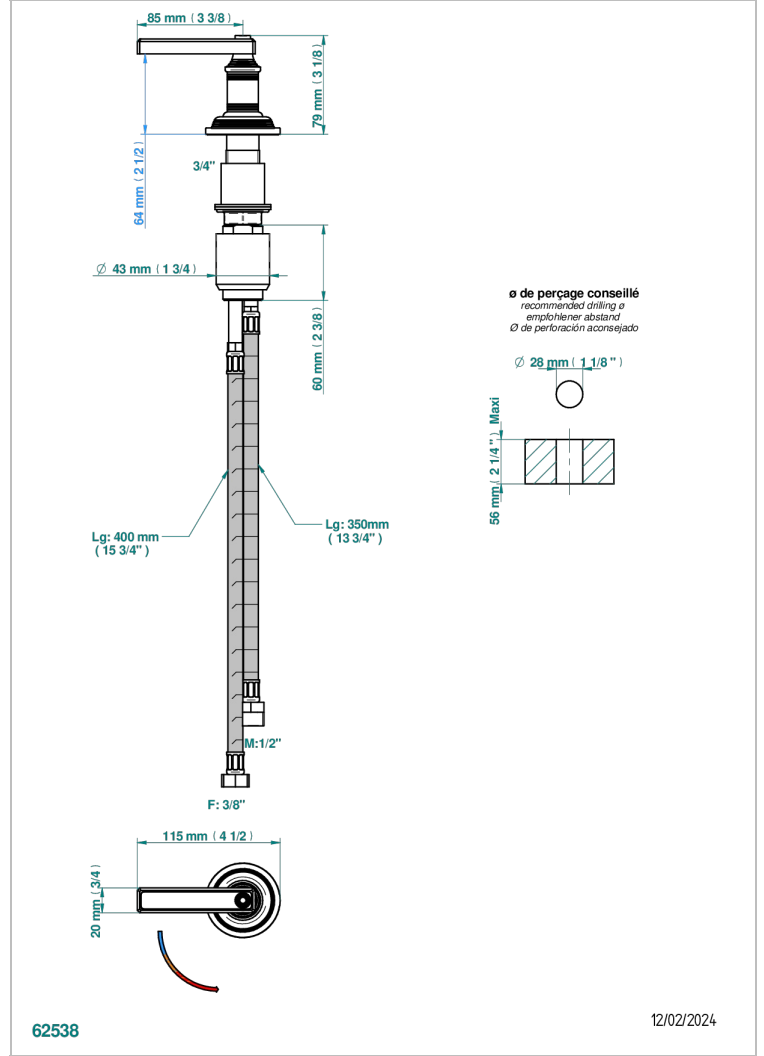

WEST COAST WHITE ONYX WITH LEVER HANDLES

U9H-6532

Rim mounted ceramic mixer with progressive cartridge

CHARACTERISTIC

- ACS : 22ACCLY009

STANDARDS

AVAILABLE FINITIONS

Black ceram - D30
Blush PVD - H62
Brass color PVD - H49
Brown bronze color PVD - F33
Chrome polished - A02
Copper antique matt, coated - H07