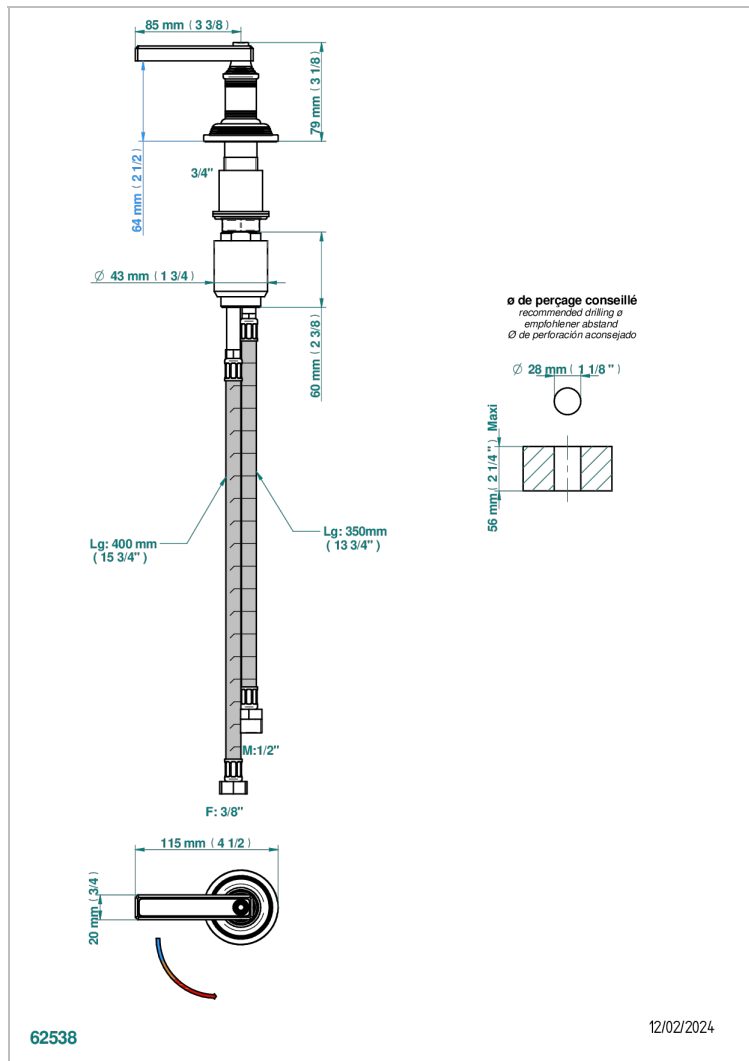

# WEST COAST WHITE ONYX WITH LEVER HANDLES

U9H-6532

Rim mounted ceramic mixer with progressive cartridge

## CHARACTERISTIC

- ACS : 22ACCLY009