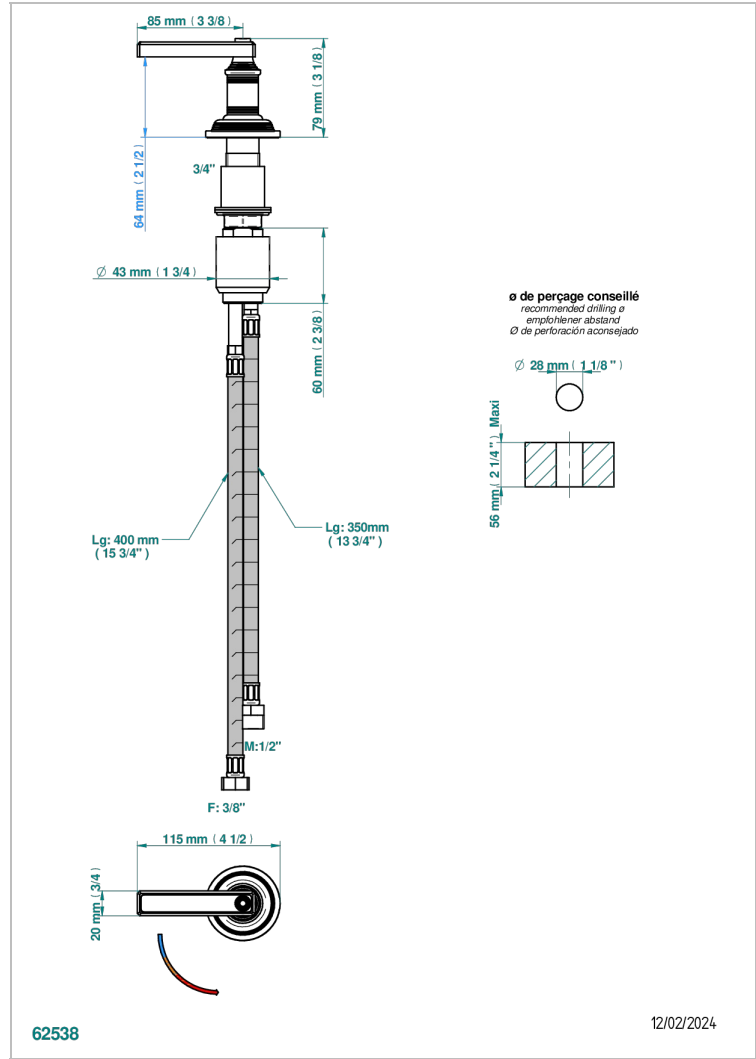

WEST COAST WHITE ONYX WITH LEVER HANDLES

U9H-6532

Rim mounted ceramic mixer with progressive cartridge

CHARACTERISTIC

- ACS : 22ACCLY009

STANDARDS

AVAILABLE FINITIONS

Antique nickel - H28
Black ceram - D30
Blush PVD - H62
Brass color PVD - H49
Brown bronze color PVD - F33
Gold color PVD - H52