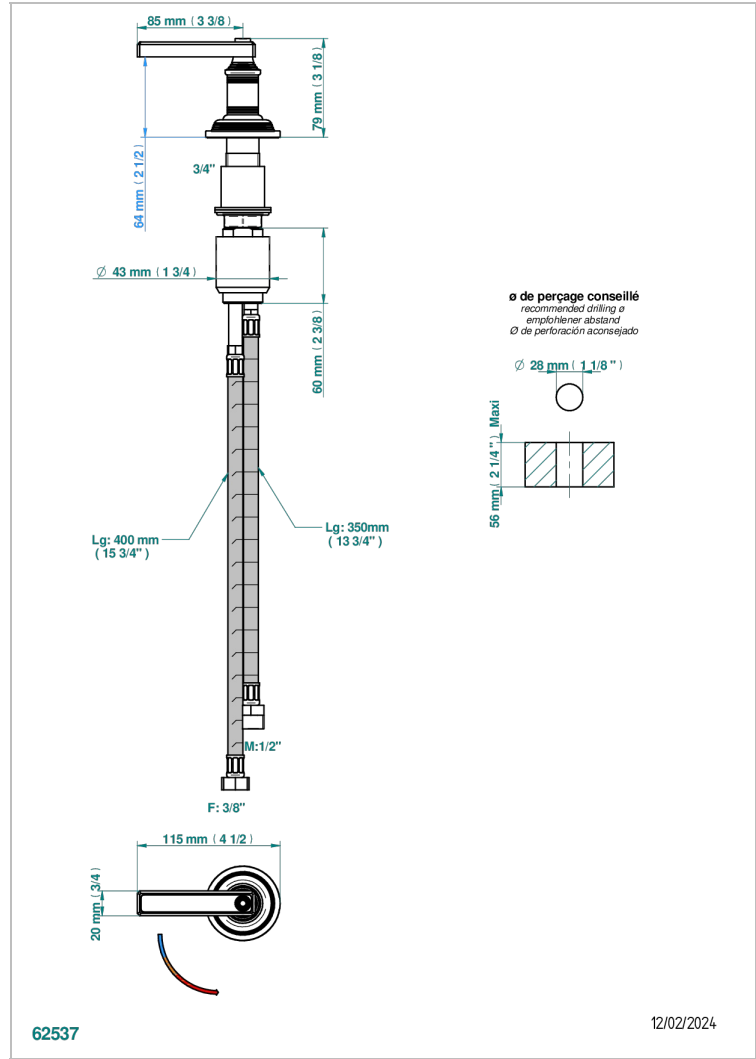

WEST COAST BLACK ONYX WITH LEVER

U9F-6532

Rim mounted ceramic mixer with progressive cartridge

CHARACTERISTIC

- ACS : 22ACCLY009

STANDARDS

AVAILABLE FINITIONS

Antique nickel - H28
Black ceram - D30
Blush PVD - H62
Brass color PVD - H49
Brown bronze color PVD - F33
Gold color PVD - H52