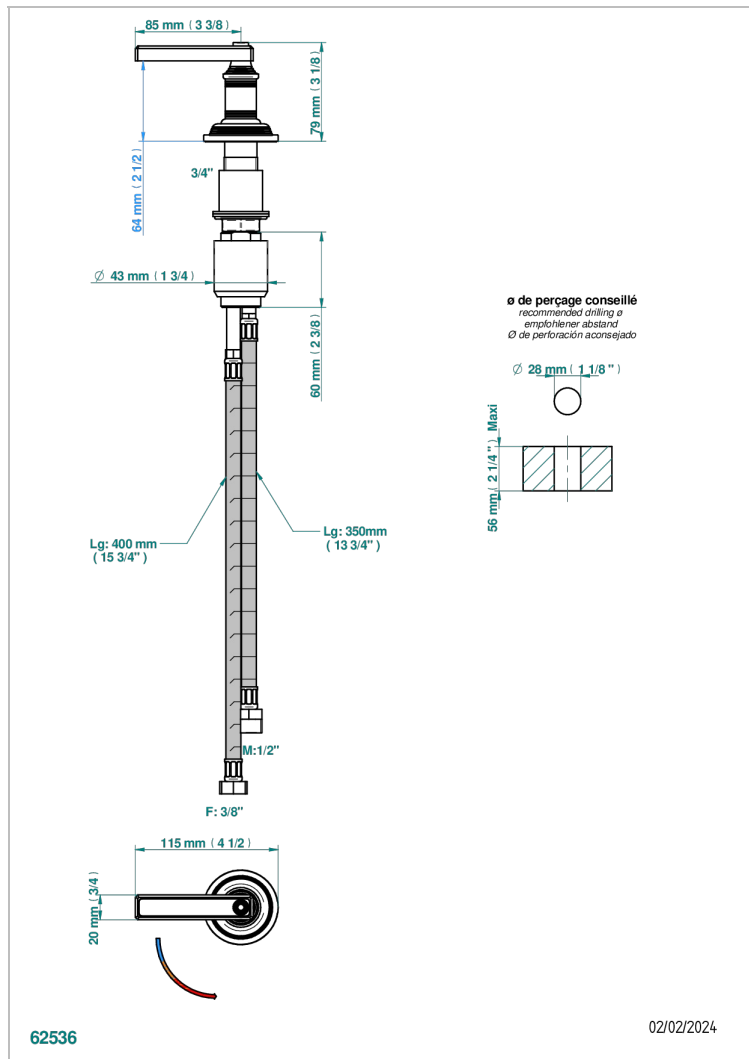

WEST COAST METAL WITH LEVER HANDLES

U9B-6532

Rim mounted ceramic mixer with progressive cartridge

CHARACTERISTIC

- ACS : 22ACCLY009

STANDARDS

AVAILABLE FINITIONS

Black ceram - D30
Blush PVD - H62
Brass color PVD - H49
Brown bronze color PVD - F33
Chrome polished - A02
Copper antique matt, coated - H07