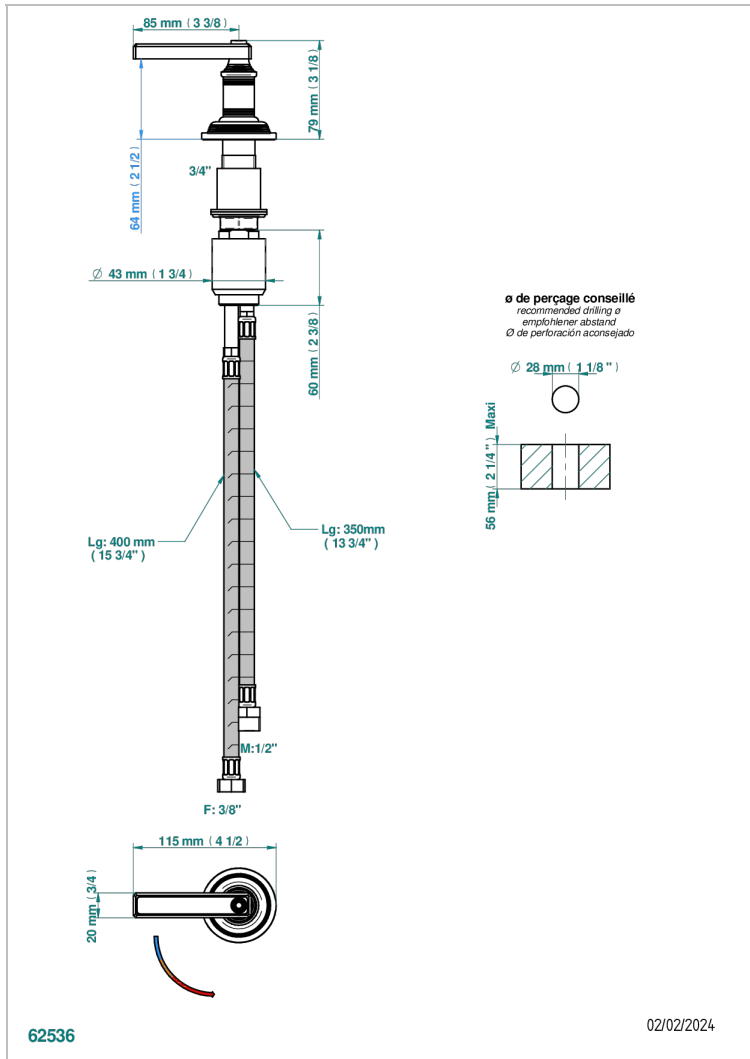

WEST COAST METAL WITH LEVER

U9B-6532

Rim mounted ceramic mixer with progressive cartridge

CHARACTERISTIC

- ACS : 22ACCLY009

STANDARDS

AVAILABLE FINITIONS

Antique nickel - H28
Black ceram - D30
Blush PVD - H62
Brass color PVD - H49
Brown bronze color PVD - F33
Gold color PVD - H52